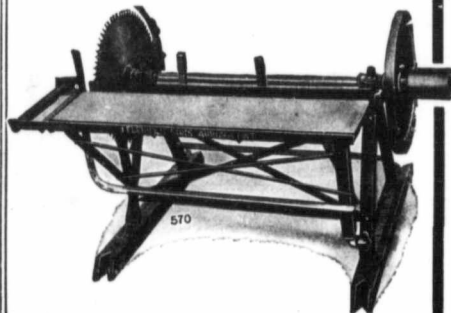

The best is cheapest; an INFERIOR
machine is DEAR at ANY PRICE.
YOU want only the best.

ARE

HIGH GRADE

IN

EVERY RESPECT

FLEURY'S STRAW CUTTER

Seven different styles and sizes for
hand, belt and horse power; with
or without carrier or blower.

Circular Saw Machine No. 3

Length between saw and fly-wheel 4
feet 4½ inches. Size of pulley, which
has fully turned face, 5 inch diameter
by 7 inch face. Saw of any diameter
from 22 to 30 inches can be supplied.