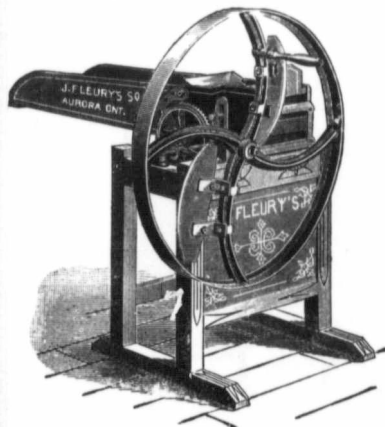

ATTENTION

FLEURY'S GRINDER

Our Grinder line consists of the famous RAPID EASY and GOOD LUCK GRINDERS.

THE
FLEURY
Grinders
Straw Cutters
Wood Saws
and
Horse Powers

Good Luck Power and Grinder

Specially Adapted to Farmers' Work
Construction and Finish PERFECT.
THOUSANDS in use and giving
highest satisfaction.

The best is cheapest; an INFERIOR
machine is DEAR at ANY PRICE.
YOU want only the best.

ARE

HIGH GRADE

IN

EVERY RESPECT

FLEURY'S STRAW CUTTER

Seven different styles and sizes for
hand, belt and horse power; with
or without carrier or blower.

Circular Saw Machine No. 3

Length between saw and fly-wheel 4
feet 4½ inches. Size of pulley, which
has fully turned face, 5 inch diameter
by 7 inch face. Saw of any diameter
from 22 to 30 inches can be supplied.