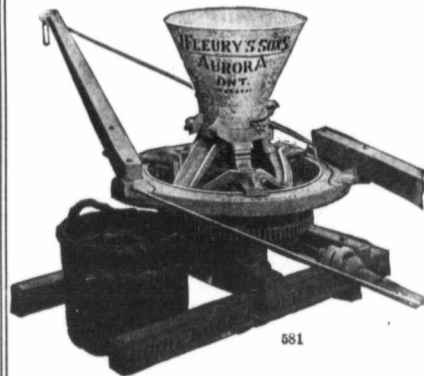

ATTENTION

FLEURY'S GRINDER

Our Grinder line consists of the famous RAPID EASY and GOOD LUCK GRINDERS.

THE
FLEURY
Grinders
Straw Cutters
Wood Saws
and
Horse Powers

Good Luck Power and Grinder

Specially Adapted to Farmers' Work
Construction and Finish PERFECT.
THOUSANDS in use and giving
highest satisfaction.

The best is cheapest; an INFERIOR
machine is DEAR at ANY PRICE.
YOU want only the best.

ARE

HIGH GRADE

IN

EVERY RESPECT

FLEURY'S STRAW CUTTER

Seven different styles and sizes for
hand, belt and horse power; with
or without carrier or blower.