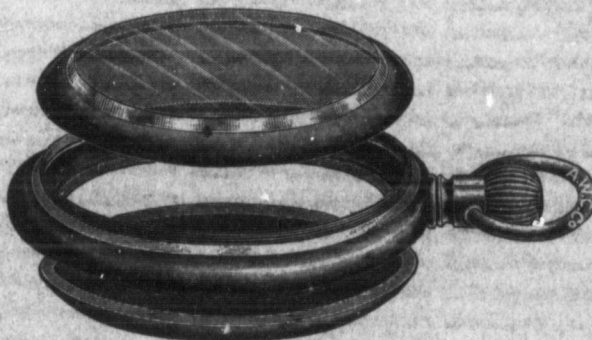

Reliable Watches

Open Face, Solid Silver Waltham \$9

SPECIALLY
RECOMMENDED
FOR SCHOOL
TEACHERS

10 k. Solid Gold Waltham, Handsomely Engraved Cases..... \$18

14 k. Solid Gold Cases..... \$22.50

Gentleman's size—Solid Silver Cases, screw-back and bezel, fitted with a 15-Jewel Nickel Waltham Movement, Patent Regulator, Patent Hairspring, etc. A watch we guarantee to run within 60 seconds a month..... \$15

Same Movement in a 14 k. Gold Filled Case, guaranteed for 21 years..... \$20

Same Movement in a 14 k. Solid Gold Case..... \$50

Remember Sign of the Big Clock

Send money by Registered Mail or Post Office Order. Your money back if you are not perfectly satisfied.