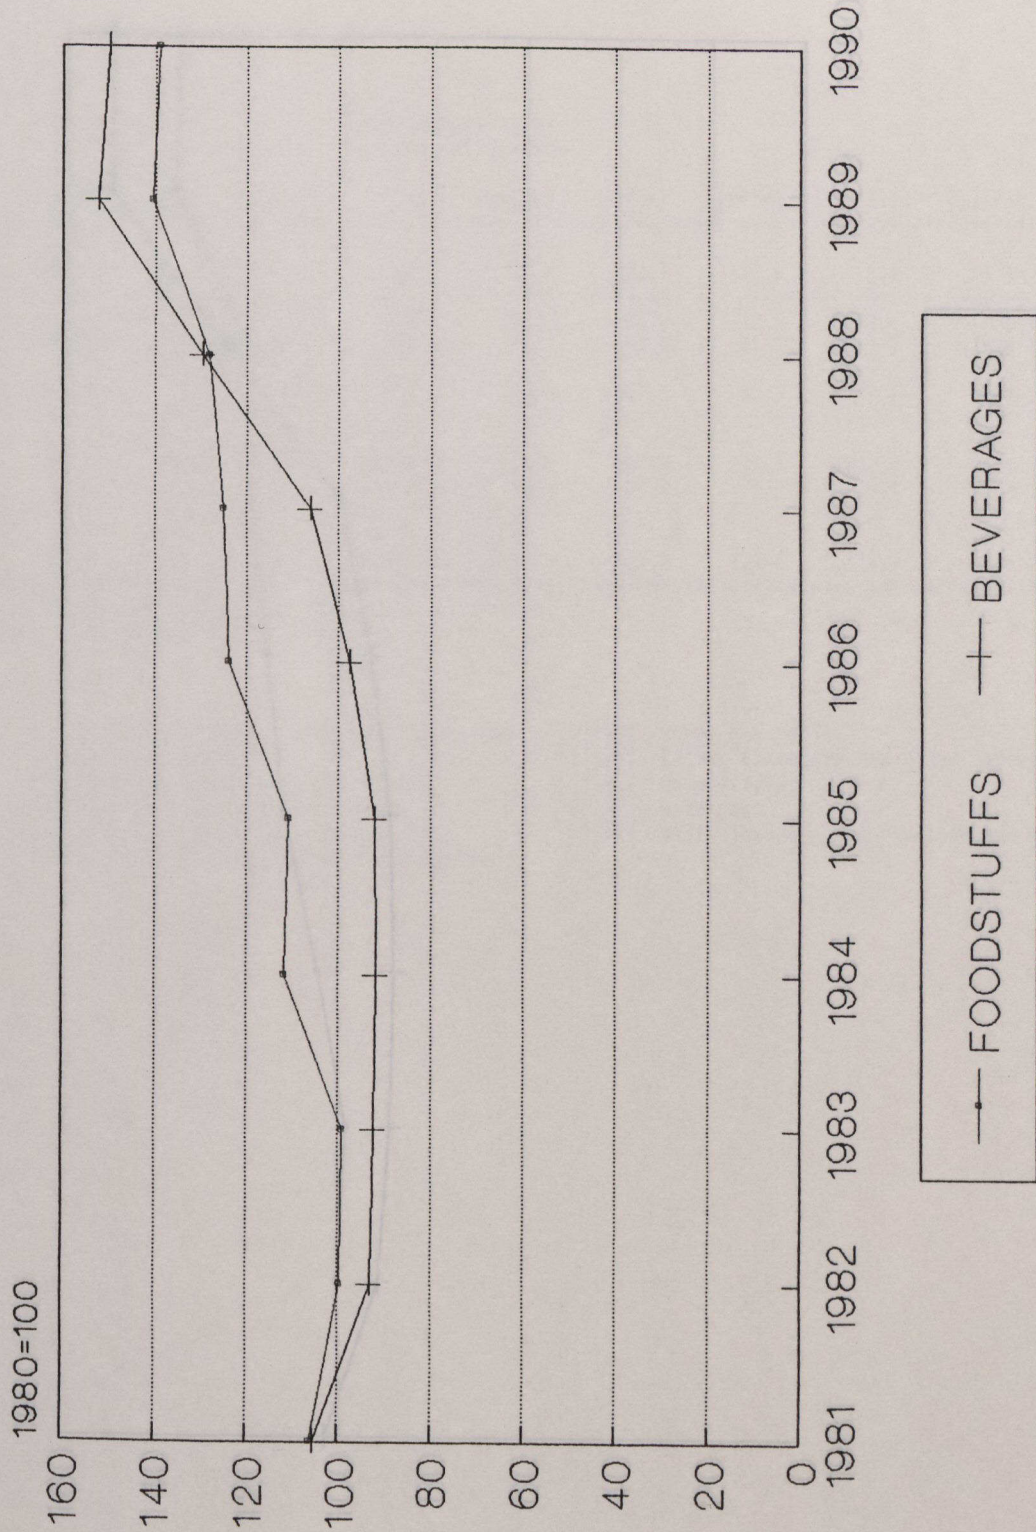

ANNUAL AVERAGES - PHYSICAL PRODUCTION FOODSTUFFS AND BEVERAGES

(1990: 12 MONTH MOVING AVERAGES TO JUNI)