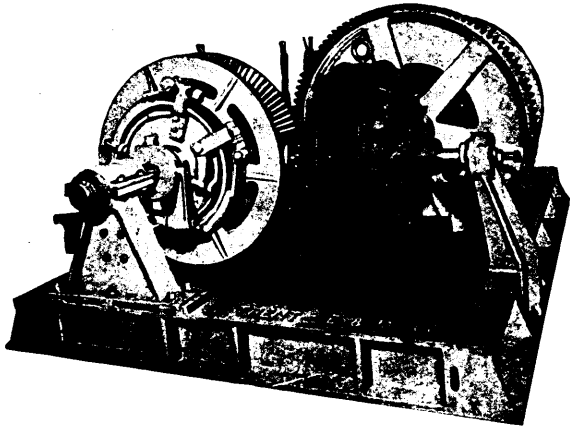

Westinghouse Motors

For The Mine

**DURABLE
RELIABLE
EFFICIENT**

Westinghouse Type CCL Induction Motor Driving Trent Mine Hoist

Canadian Westinghouse Co., Limited

General Office and Works: HAMILTON, ONT.

For particulars address nearest office