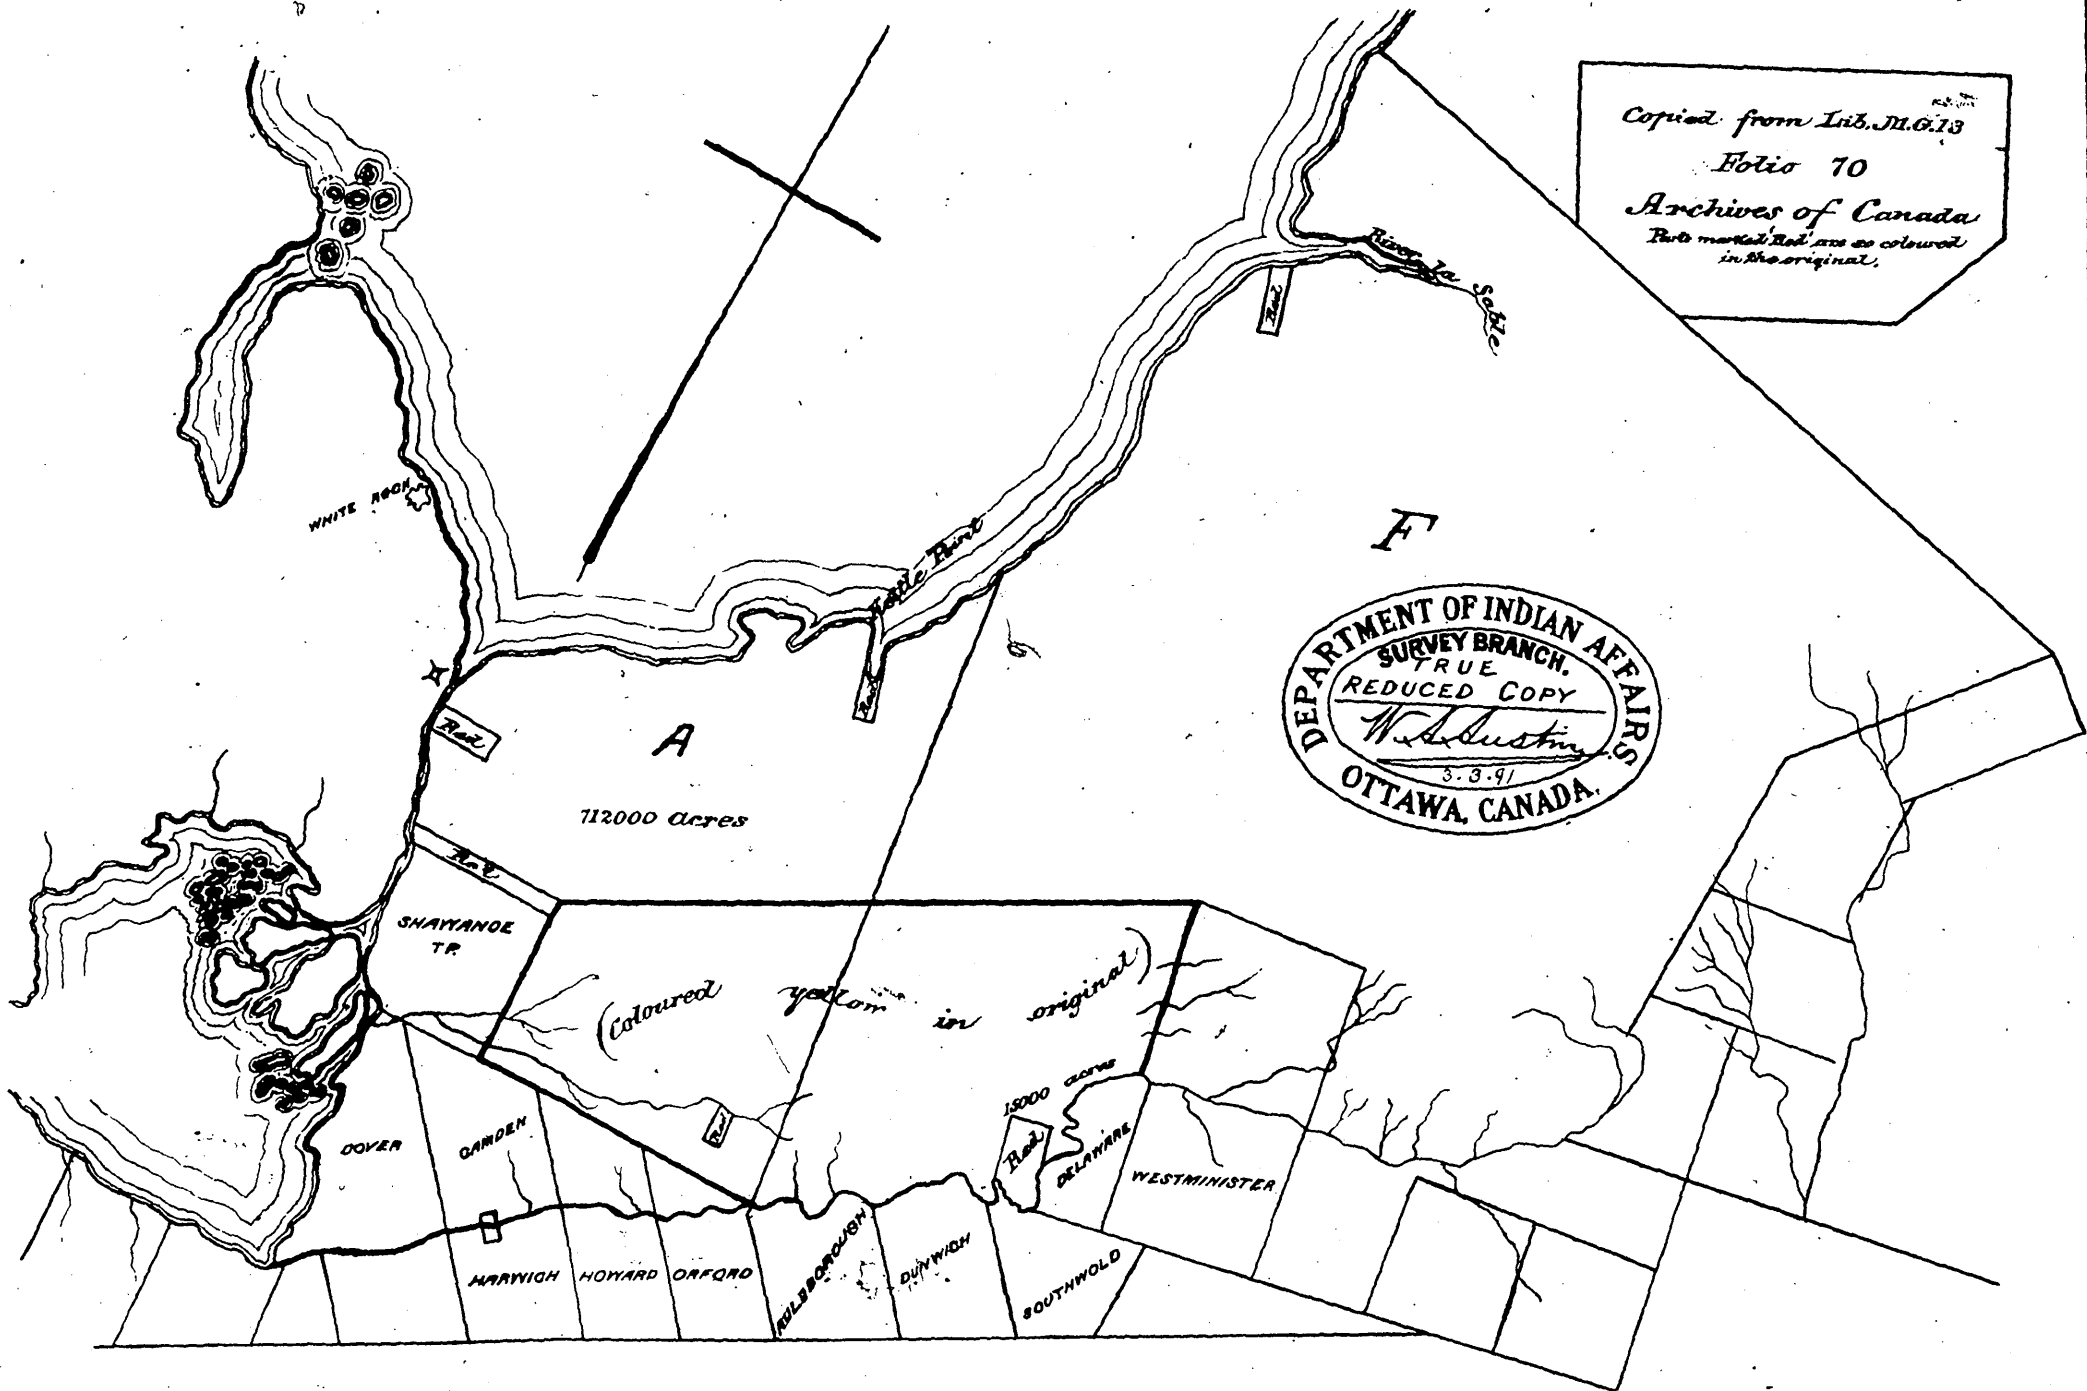

Copied from Lib. M.G. 13

Folio 70

Archives of Canada

Parts marked Red are as coloured in the original.

DEPARTMENT OF INDIAN AFFAIRS
SURVEY BRANCH
TRUE
REDUCED COPY
W. A. Austin
3.3.91
OTTAWA, CANADA.

A
112000 Acres

(Coloured yellow in original)

15000 Acres
Red

WHITE ROCK

SHAYANOE TR

DOVER

GARDEN

HARTWICH

HOYARD

ORFORD

WILD BOROUSH

DUNWID

SOUTHWOLD

DELAWARE

WESTMINISTER

F

Trade River

River to Sect