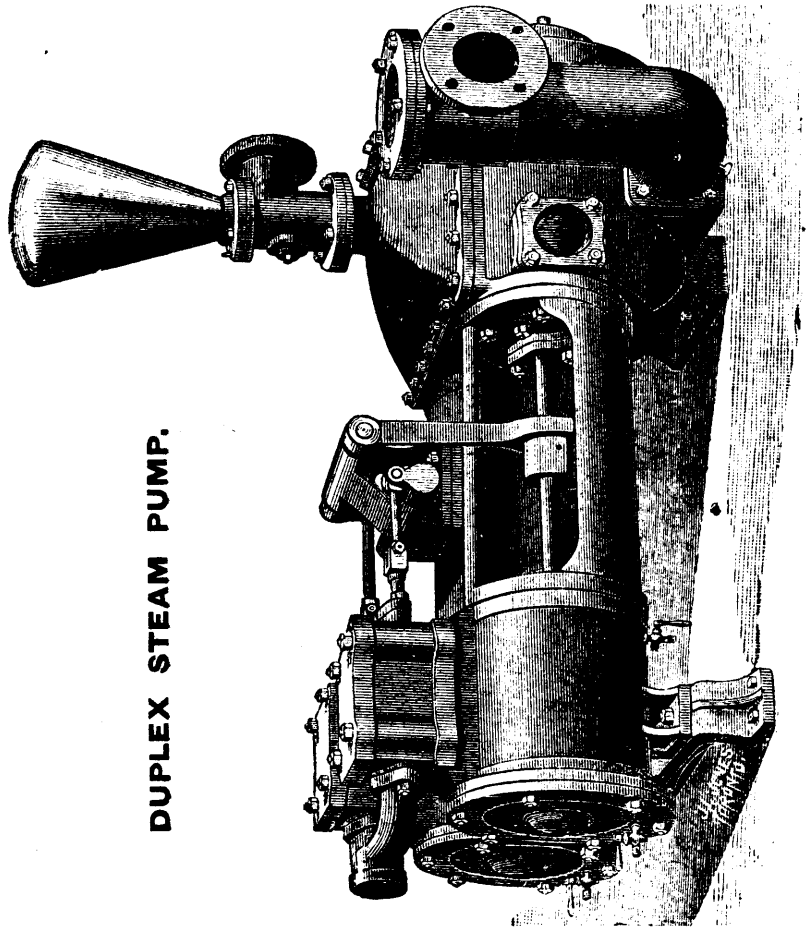

NORTHEY & CO'S STEAM PUMP WORKS, Toronto, Ontario.

SIMPLE STEAM PUMP.
Flat Cap Pattern.

DUPLEX STEAM PUMP.

SPECIAL STEAM PUMP.

Steam Pumps of the best and latest designs for mining purposes, Boiler Feeding, Fire Protection, and General Water Supply, Etc.