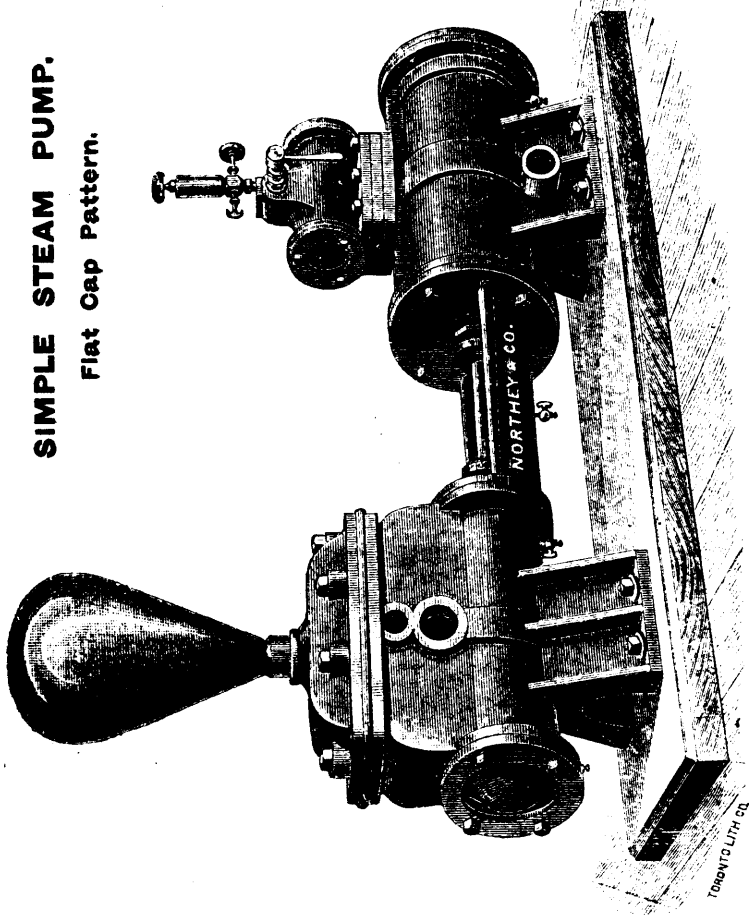

NORTHEY & CO'S STEAM PUMP WORKS, Toronto, Ontario.

SIMPLE STEAM PUMP.
Flat Cap Pattern.

DUPLEX STEAM PUMP.

SPECIAL STEAM PUMP.

Steam Pumps of the best and latest designs for mining purposes, Boiler Feeding, Fire Protection, and General Water Supply, Etc.