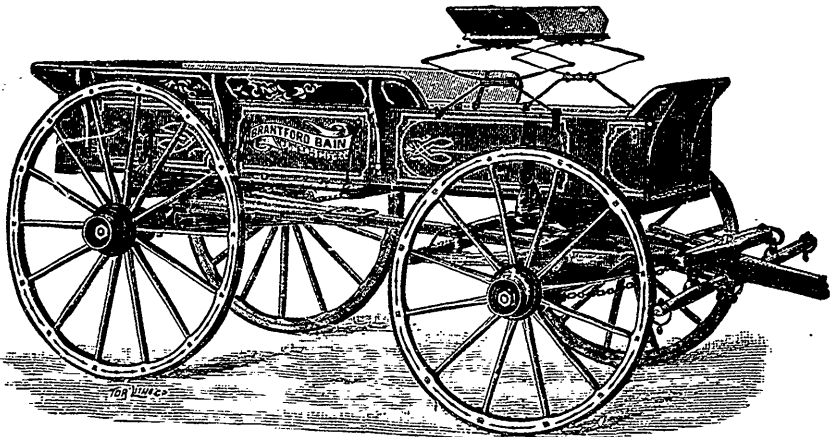

GOOLD,
SHAPLEY
&
MUIR
COMPANY,
(LIMITED)

BRANTFORD,
ONTARIO.

Have now a FULL STOCK
of

65-lb.
CANS

10-lb. Cans, (Penny Lever),
Also other sizes of Cans.

We also have 10-lb., 5-lb., 2-lb., 1-lb. and glass Honey Labels.

We use only the Best Material.

WRITE FOR PRICES.

THE POPULAR BRANTFORD BAIN WAGON

None Better. Highest Grade Material.
Excellent Finish. Light Running.

A Model of Beauty, Strength
and Durability. Fully Warranted.