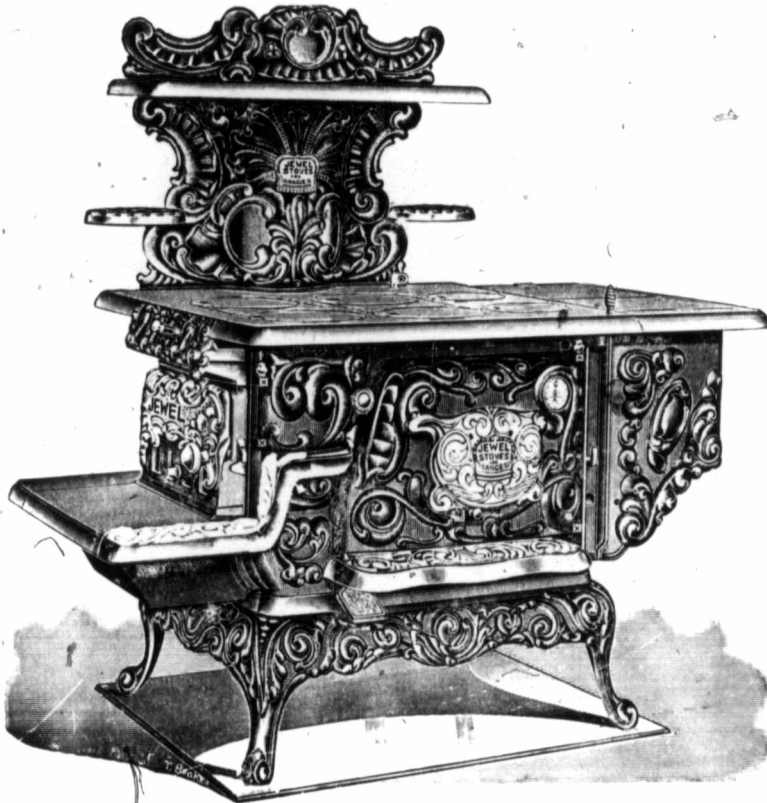

MG 30  
B 86  
Vol 132  
Cat 12

Here is a Jewel!

THE  
**Sterling JEWEL Range**

FOR HARD OR SOFT COAL, OR WOOD.

A MEDIUM SIZED RANGE AT A MODERATE PRICE.  
SURE TO GIVE SATISFACTION.

The **OVEN** measures 19 x 18 x 12 inches, and is made of one piece cold-rolled **Sheet Steel**, which cannot crack or warp or break away from fastenings. A steel oven takes the heat more quickly than cast iron oven and thus **saves fuel**.

The **OVEN** is **well ventilated**.

**Oven Door Thermometer** can be supplied if desired.

The **STERLING JEWEL** has four 8-inch or 9-inch and two 6-inch Pot Holes.

**MADE IN 12 STYLES.**

See other Side.