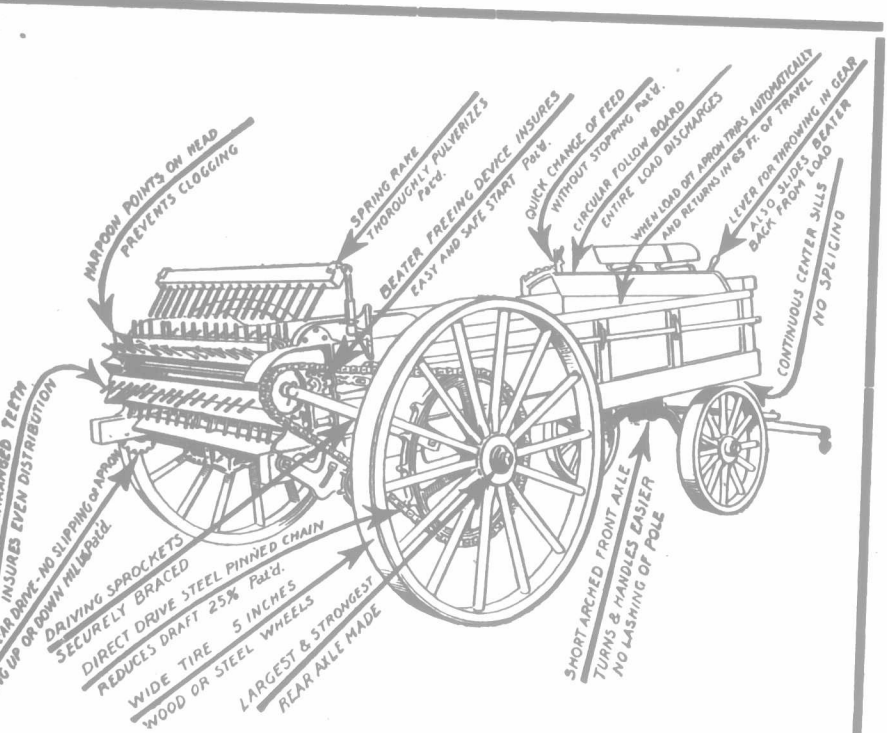

The "SUCCESS" Pays for Itself

by increasing the crop yield. If you will fill out the following blank spaces, clip out the ad. and mail it to us, we will promptly advise you how much more profitable it will be to distribute the manure with the "Success."

I have the following number of 50-bushel loads of manure per year:

..... loads cow ..... horse ..... hog ..... sheep.

Name .....

P. O. .... Province .....

The Paris Plow Company, Limited, Paris, Ont.
Western Branch: Winnipeg, Man.

FARM LANDS AND CITY LOTS

INVESTMENTS
LOANS
INSURANCE

TAXES PAID AND RENTS COLLECTED FOR NON RESIDENTS.

WALTER C. CLARK,
NOTARY PUBLIC, CONVEYANCER & C.

P.O. BOX 701
TEL 3641

REGINA, SASK.

TELEGRAMS: MERCANTILE, REGINA

CLARK'S AGENCY REGINA SASK

THAT MEANS PROTECTION TO CLIENTS.

EMPLOYMENT COLLECTIONS

AMERICAN FENCE PROTECTS CROPS.

SPECIAL STEEL, SPECIAL GALVANIZING,
ALL NO. 9,
HARD, STIFF, SPRINGY WIRE,
used in the

AMERICAN WOVEN WIRE FENCE

Tension curves prevent stays from slipping.

Hinge joint allows the American to fit the hills and hollows.

THE CANADIAN STEEL & WIRE CO.,
Hamilton, Canada. (LIMITED)

RIGHT NOW

Is the time to decide on what

Binder Twine

Registered Trade-mark

to buy for next harvest. Of course you want the best. Then ask for

BINDER TWINE.

MAPLE LEAF BRANDS

Gilt Edge, 650 ft., Pure Manila.
Gold Leaf, 600 ft., Manila.
Silver Leaf, 550 ft., Standard Manila. Specially treated to make it insect-proof.
Maple Leaf, 500 ft., Standard. SATISFACTION GUARANTEED.

Made from high-grade materials. Long, strong, evenly spun and properly balled.

MANUFACTURED BY

The Brantford Cordage Co., Limited
Brantford, Ont.

For Sale by Reliable Dealer. Ask to See Sample.

POTASH

FOR FIELD, GARDEN AND ORCHARD

This important plant food may be obtained from all leading fertilizer dealers in the highly-concentrated forms of

MURIATE OF POTASH AND SULPHATE OF POTASH.

On account of the increased demand for these fertilizers throughout Canada this year farmers ought to order at once to prevent disappointment.

The judicious use of Potash in conjunction with phosphatic and nitrogenous fertilizers cannot, and does not, fail to bring satisfactory results. Testimony to this effect is becoming more frequently heard each day.

Write at once for our FREE publications, treating of the fertilization and cultivation of various crops, as well as of the results of fertilizer experiments in Canada and elsewhere.

The Dominion Agricultural Offices of the Potash Syndicate
Rooms 1102-1105, Temple Building, TORONTO.

ADVERTISE IN THE ADVOCATE.