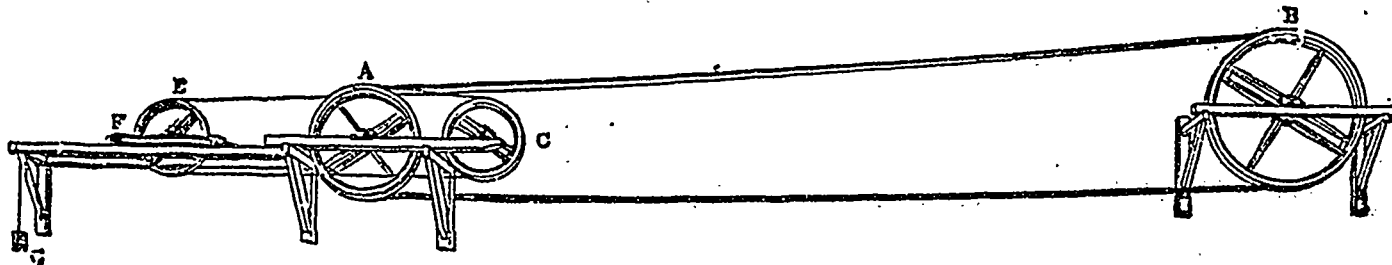

TAPER TOOTH.

TELEPHONE 5120.

Burns & Thomas

MANUFACTURERS

TORONTO.

LANCE TOOTH.

WORKS AT PARKDALE.

All Kinds of
CIRCULAR AND
LONG
Saws

The Dodge Patent System of ROPE TRANSMISSION OF POWER.

The above cut represents a simple Drive from one shaft to another, and can be applied in any case, or to any distance, in or out of doors. The ordinary space between centres being limited, to say, 100 feet, after which additional Carriers can be added to any distance. For full information and particulars, apply to

* Dodge Wood Split Pulley Co. *

City Office, 83 King St., W.

TORONTO.

TELEPHONE 2080.

THE "LEADER"

The Finest Tempered, Fastest Cutting and Best Saw made on the Continent.

Manufactured of Triple Refined Silver Steel, Rolled specially for us from Superior Ingots.