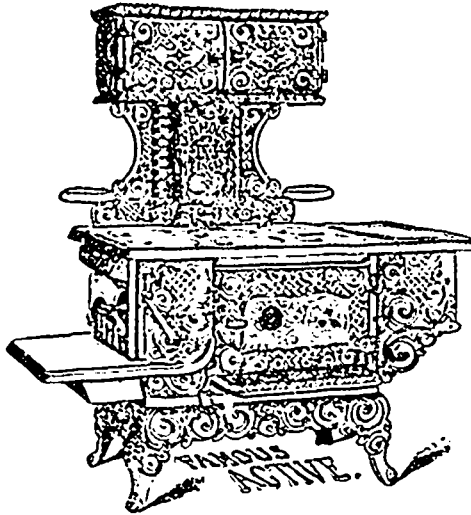

THE FAMOUS ACTIVE RANGE

The Product of 50 Years Experience.

Embodies every good point and several original features.

Ventilated Oven with Basting door.

No guessing as to heat of oven. Thermometer in door shows it exactly.

Oven cemented top and bottom.

A perfect stove.

Guaranteed.

If your local dealer does not handle our goods write our nearest branch.

The McClary Mfg. Co.,
LONDON, TORONTO, MONTREAL,
WINNIPEG, VANCOUVER.

TRY THE
KENSINGTON DAIRY

FOR GOOD

MILK AND CREAM

CHOICE

BUTTER AND EGGS

We keep the best and our prices are right.

KENSINGTON DAIRY,

453 1/2 YONGE ST.

'PHONE 3910

83, 85, 87, 89,

The above are the numbers of our stores on King St. East.

Our Fall and Winter Stock of Boots and Shoes constantly arriving

DO NOT PURCHASE YOUR FOOTWEAR UNTIL YOU HAVE SEEN OUR NEWEST STYLES . . . .

Ladies', Misses' and Children's Leggings a Specialty.

Ladies' Overtailors, perfect fitting, etc.

H. & C. BLACHFORD

MENEELY & COMPANY,
WEST TROY, N. Y., BELL'S,
For Churches, Schools, etc., also Chimes and Peals. For more than half a century noted for superiority over all others.

THE LARGEST ESTABLISHMENT MANUFACTURING
CHURCH BELLS & PEALS
PUREST BELL METAL (COPPER AND TIN)
Send for Trade and Catalogue.
MENEELY BELL FOUNDRY, BALTIMORE, MD.

CINCINNATI BELL FOUNDRY
BELLS
A CHURCH SCHOOL FIRE ALARM