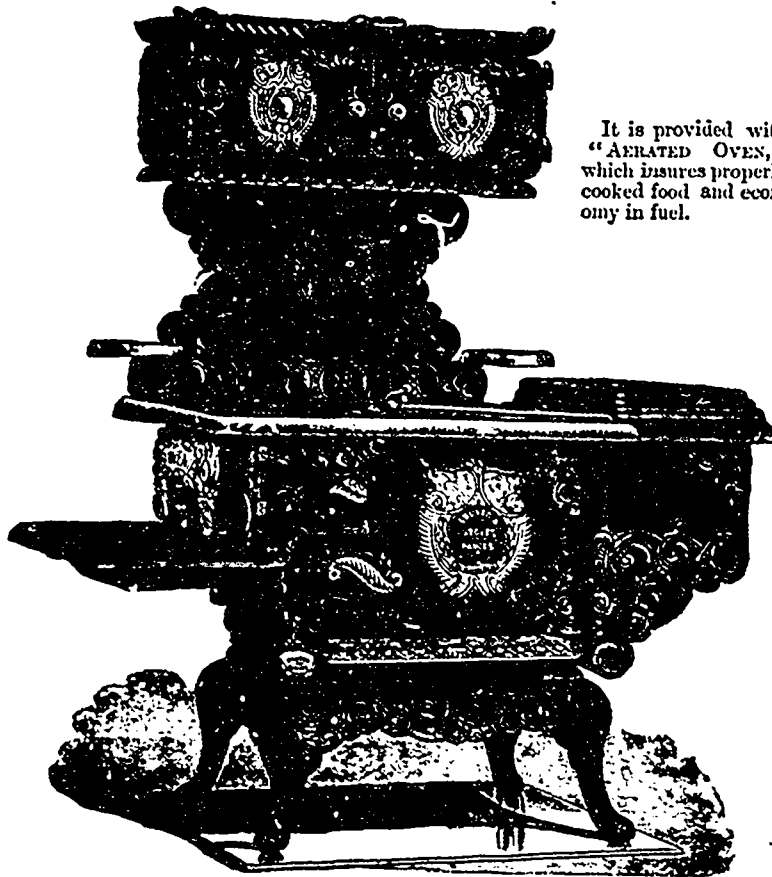

Established 1810.

TORONTO.

DON'T BE SATISFIED

WITH AN INFERIOR STOVE OR RANGE

BUY THE BEST.

THE "SOUVENIR" RANGE

Is the most practical, the best constructed, the best finished and the most perfect baking Coal or Wood Range in existence.