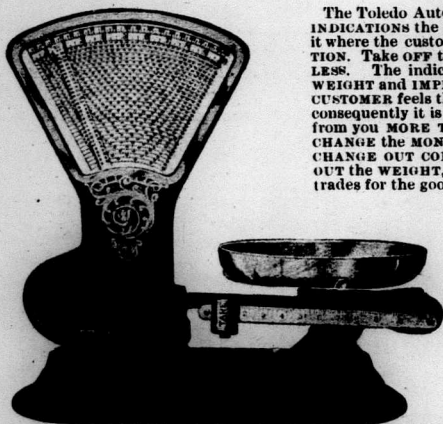

ARE YOU USING OUR

Cold Blast
or Jubilee
Globes

Aetna or
Quaker Flint
Chimneys?

Give them a Trial.

THE SYDENHAM GLASS CO.,
of WALLACEBURG Limited

MERCHANTS.

The Toledo Automatic Computing Scale SHOWS TO EVERY CUSTOMER in LARGE INDICATIONS the EXACT WEIGHT they get. If you use a Cash Register you place it where the customer MUST SEE the INDICATIONS. This is for YOUR PROTECTION. Take OFF these INDICATIONS and you would consider the Register VALUELESS. The indications on a Toledo Scale PROTECT you from over and DOWN WEIGHT and IMPRESS your CUSTOMERS with YOUR HONEST PRINCIPLES. The CUSTOMER feels that he is PROTECTED when he buys goods over a TOLEDO SCALE, consequently it is a TRADE BRINGER. The customer values the GOODS he buys from you MORE THAN THE MONEY he hands you, otherwise he would not EXCHANGE the MONEY for the GOODS he gets. You are CAREFUL to count his CHANGE OUT CORRECTLY, and in plain view, why not use a Scale that COUNTS OUT the WEIGHT, it being to the customer of more VALUE than the MONEY he trades for the goods?