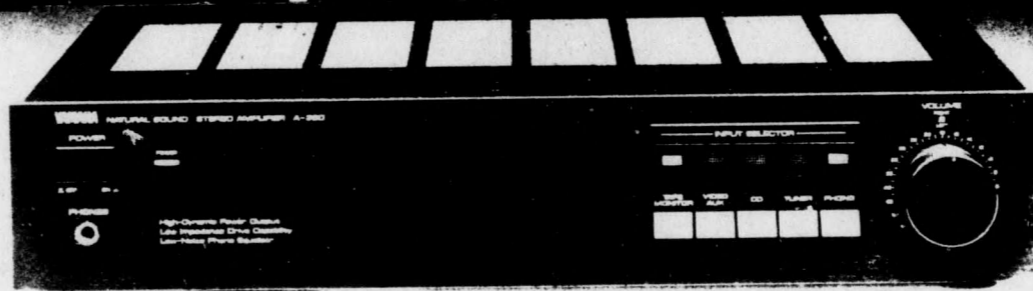

INTRODUCING THE NEW YAMAHA A-320

A true audiophile amplifier for an incredible 179.00

When we first listened to the new Yamaha A-320 amplifier we could hardly believe our ears. But when we saw the price we definitely could not believe our eyes! Yamaha have achieved a new level of value for money with

the A-320. Realising that the high current amplifier has been recognised by UK reviewers as being the most musical, Yamaha not only used the concept to produce the A-320, but did so at a price which is absolutely unbeatable.

Power output is a powerful 30 watts per channel (8 ohms, 20-20,000Hz) with 0.05% total harmonic distortion. And the A-320 boasts an impressive list of features. Low noise phono equalizer. Pure current

servo amp. Built-in subsonic filter. Gold plated phono terminals. At **Magic Forest** we anticipate that the Yamaha A-320 will be one of the success stories of 1985. Come along and hear for yourself.

179.00