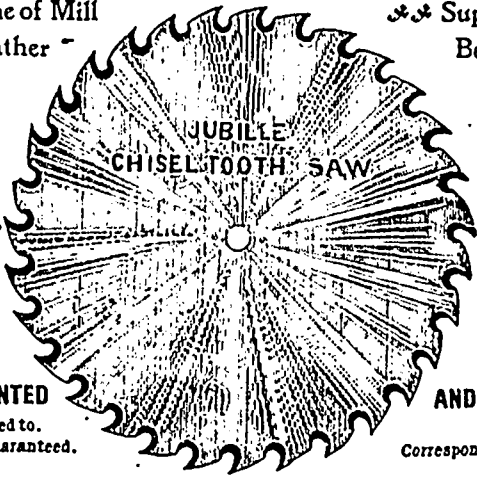

THE JAMES ROBERTSON CO., Limited.

Manufacturers of..... Saws of All Description

A Full Line of Mill
Rubber and Leather
Metal, &c., always

Supplies, including
Belting, Babbit
carried in stock.

Head Office:
144 William St.
MONTREAL

Factories at
MONTREAL,
TORONTO,
and
ST. JOHN, N.B.

ALL OUR SAWS
FULLY WARRANTED
Orders promptly attended to.
Satisfaction Guaranteed.

CIRCULAR, GANG
AND MILL SAWS A
SPECIALTY
Correspondence Solicited.

SUPPLIES OF ALL KINDS