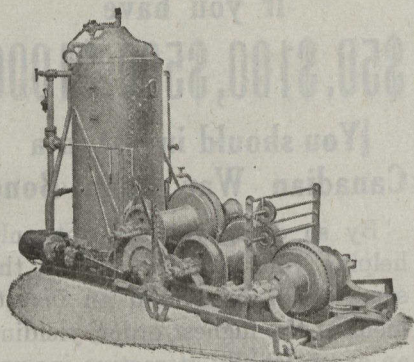

"BEATTY"

HOISTING ENGINES,
DREDGES, STEEL SCOWS,
CLAMSHELL BUCKETS,
SHIP WINCHES, Etc.

M. BEATTY & SONS
LIMITED
WELLAND - - - - ONT.

**Protect Your
Property for Years**

B-H "English" Paint is made from the best materials obtainable. Its base is Brandram's Genuine B.B. White Lead—the world's standard. This formula is invariably followed in its manufacture.

USE

B-H "ENGLISH" PAINT 70% Pure White Lead
30% Pure White Zinc
100% Pure Paint

Severe tests in all parts of Canada prove this paint to be ideal for our climate. It will protect your property for years.