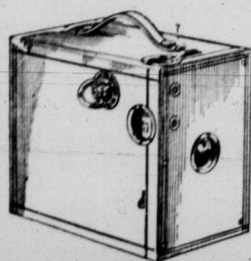

### No. 2 Anso Buster Brown Camera

This Camera takes a picture 2 1/2 x 3 1/2 inches. It is a practical instrument in every respect. It is made of well seasoned, well finished and well assembled wood thruout. The trimmings heavily nickel plated and polished, and the box covered with seal grain composition leather. This Camera is equipped with a shutter that can be used for taking snap-shots or for time exposures. There are two ground glass finders for horizontal or vertical pictures. The size of film which this camera takes is No. 4A.