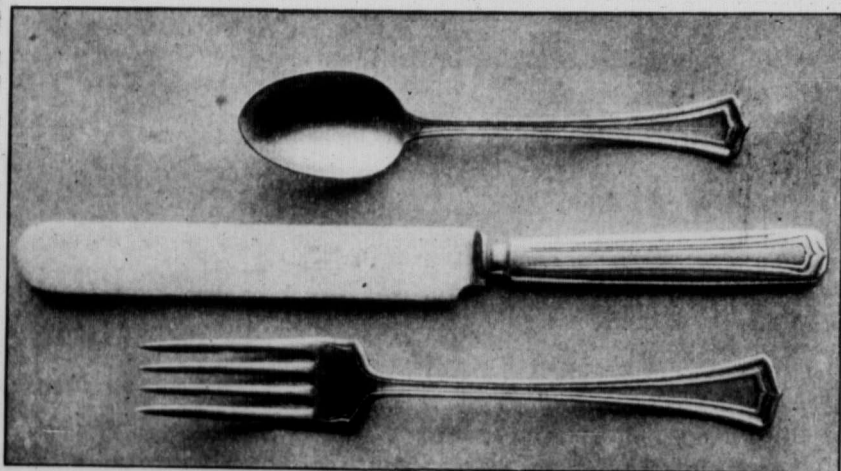

Only yearly new subscriptions at $1.50 will be accepted towards these prizes. Write the names of the subscribers plainly with their full address, and send us the money by post office or express money order, made out payable to The Grain Growers' Guide. Please remember that the subscribers must be people who are not now receiving The Guide. These prizes are awarded for new subscribers only. In ordering your prize, mention the letter by which it is designated as well as the name of the article. We prepay transportation charges to your nearest express office or post office. Send your subscriptions and money to the

CIRCULATION DEPARTMENT, THE GRAIN GROWERS' GUIDE, WINNIPEG, MAN.

Canadian Northern Railway December Excursions

1915 EASTERN CANADA

Daily, December 1 to 31

Liberal Stopovers. First-class Tickets. Choice of Routes. Three Months' Limit.

VERY LOW RETURN FARES TO ATLANTIC PORTS

in connection with Steamship Tickets by all lines to

OLD COUNTRY

DAILY, NOVEMBER 15 TO DECEMBER 31. FIVE MONTHS' LIMIT

New Canadian Route

BETWEEN

WINNIPEG AND TORONTO

Standard Electric Lighted Trains. Tourist Cars. All Modern Conveniences.

Information and tickets from any CANADIAN NORTHERN AGENT

R. CREELMAN, General Passenger Agent, Winnipeg

- REGINA—Eleventh Avenue, opposite Post Office, Phone 1942
- SASKATOON—Cor. 2nd Avenue and 22nd Street, Phone 2453
- W. M. Stapleton, District Passenger Agent
- EDMONTON—McLeod Building, opposite Post Office, Phone 1712
- PRINCE ALBERT—Canadian Northern Station
- CALGARY—218 Eighth Avenue West
- WINNIPEG—N.W. Corner Main and Portage, Phone Main 1066
- BRANDON—Station Building, next Prince Edward Hotel

ADVERTISING is the foundation of all successful enterprises. If your advertisement appeared in these pages it would be read by over 34,000 prospective buyers. Patronize our advertisers—advertise yourself—and we will all be successful.

IT'S not a catalogue but a book of information—brim full of valuable money saving facts for the farmer.

It tells how to construct fire-proof, weather-proof, wear-proof buildings and other farm improvements of indestructible concrete—the most economical of all building materials.

It is the same book that has saved time, labor and money for more than 75,000 progressive Canadian farmers. Let it save money for you.

Canada Cement Company Limited,
Herald Building,
MONTREAL.