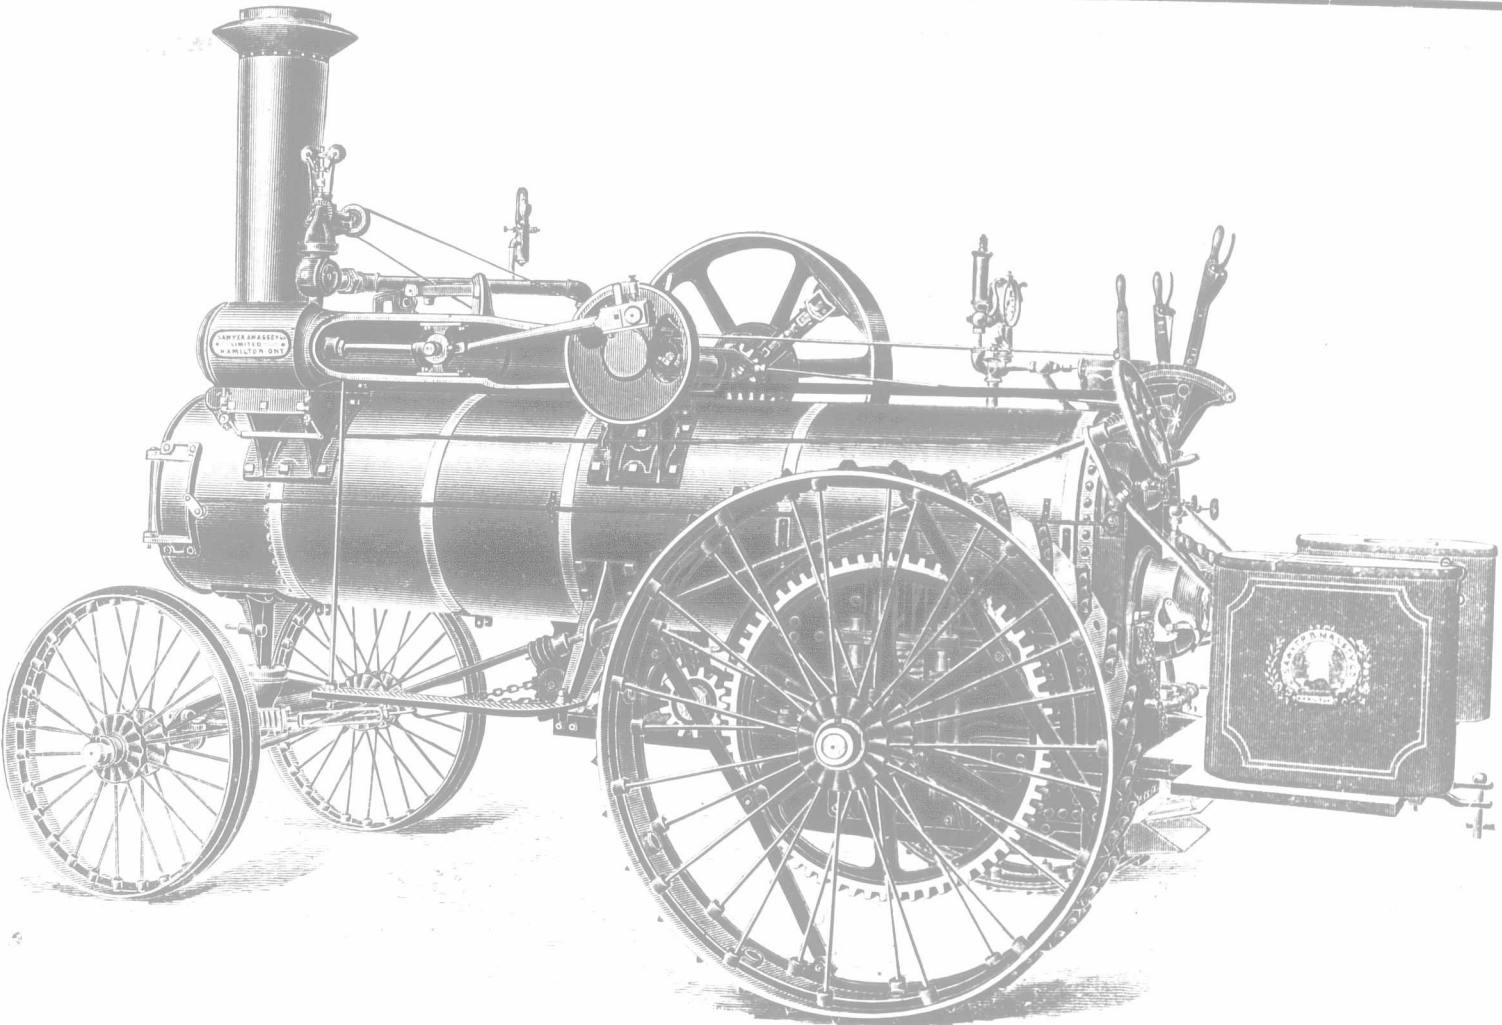

S. & M. SIMPLE TRACTION ENGINE. LEFT SIDE. WE SUPPLY WIDER WHEELS FOR THE NORTHWEST TRADE

MASSEY-HARRIS CO., Agents for Manitoba and N.W.T. WINNIPEG, REGINA, CALGARY.

Sawyer & Massey Co., Ltd., Hamilton, Canada.

In answering any advertisement on this page, kindly mention the FARMER'S ADVOCATE.