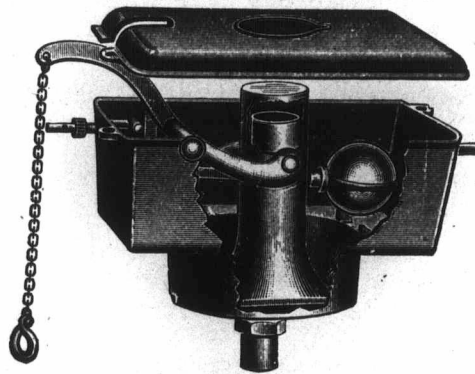

Telegraphic Address: Alabaster, Birmingham.

Alabaster & Wilson
LEGGE LANE,
Birmingham
ENGLAND.

WEDDING RING DEPARTMENT.

BEST FINISH WEDDING RINGS, 22-CT., 18-CT., 9-CT.

These Drawings are to Scale,

and show a 3½ dwt. 9-ct., 4½ dwt. 18-ct., and 5 dwt. 22-ct. WEDDING RING of each shape, and section of same.

Order Shapes under Name given. Names in Rings indicate Shapes. All Made to Order.

Dart Spring & Safe Company

Manufacturers of
**BENT STEEL, FIRE AND BURGLAR
 PROOF SAFES.**

West Bromwich, - ENGLAND

Special Prices to Canadians under the New Tariff, 33 1-3 per cent. in favour of Great Britain.

... TRY ...
John Wheeler & Son,

For Water Closet Cisterns and Pumps, etc.

**LANGLEY, Near
 Birmingham, Eng.**

Special Prices to Canadians under New Tariff, 33 1-3 per cent. in favour of Great Britain.

DOCKS!