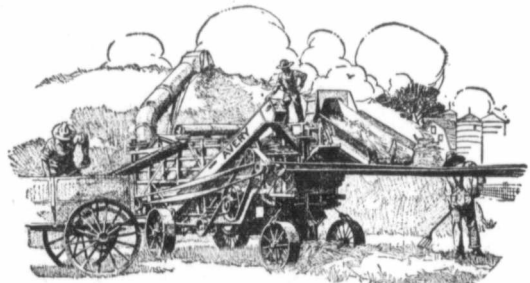

There is a Size Avery Thresher for Every Size Run and a Size Avery Tractor for Every Size Farm

Do your harvesting, threshing, plowing and silo filling the Avery way this season and save time, hard work and expense.

CANADIAN AVERY CO., LIMITED
Western Canadian Distributors
Branches at Regina, Calgary, Saskatoon
MAIN OFFICE, WINNIPEG
Sub-Branches at Lethbridge and Camrose

AVERY

Motor Farming, Threshing
and Road Building Machinery