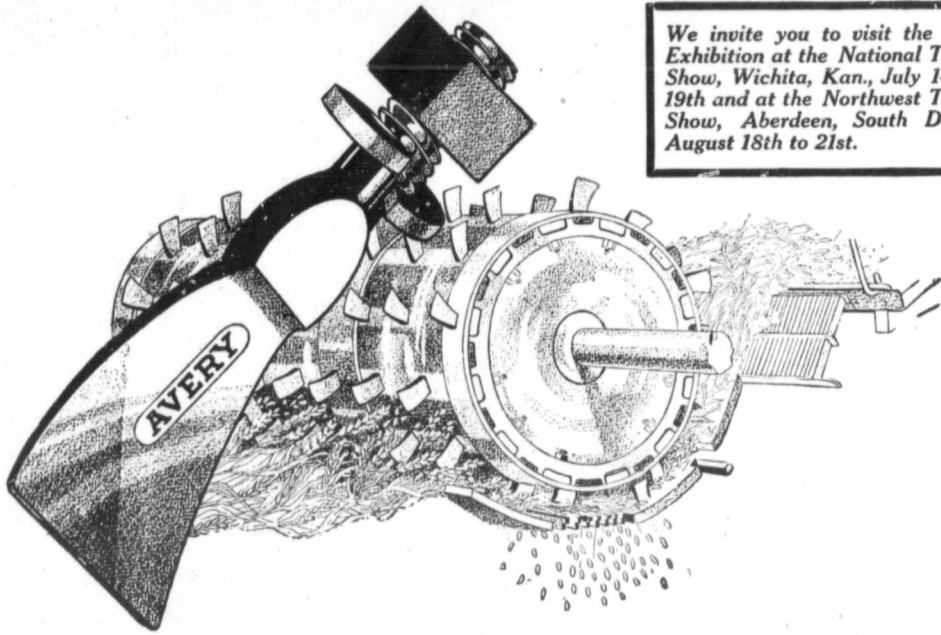

## Avery Thresher Teeth Are Guaranteed for Life

**T**HAT'S the warranty that stands behind the cylinder and concave teeth in Avery Threshers—the strongest warranty possible—printed right in every Avery order blank. But no wonder! Avery Separator Teeth are made of genuine tool steel—the kind of steel out of which high grade tools are made. They are extra large in size; the wearing corner is tempered and they are made by a better process than other teeth. Farmers and threshermen never have tooth troubles or delays in threshing with Avery Separators. Avery teeth are time and money savers.

### The Champion Grain Savers

Avery Separators are also equipped with the famous I. X. L. Grain-Saving Device. It has fingers that tear up the bunches of straw and hunt around for the last kernel and get it. That's one reason why Avery Threshers are the Champion Grain Savers of them all. That's why they beat the Government grain-saving records made in threshing on canvas by over one-quarter of one per cent. That's also why Avery Threshers are backed by the strongest definite grain-saving warranty given with any make of separator.