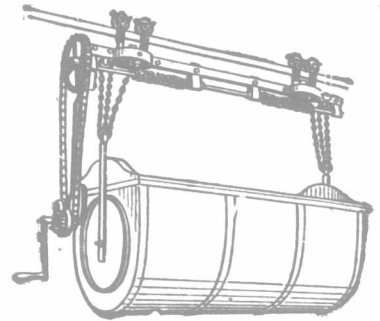

THE LEADERS

LITTER CARRIER, No. 17
(Endless Chain Windlass)

Worm gear requiring no dog or brake, heavy galvanized box four-track wheels, has few wearing parts—cannot get out of order.

ALL LATEST IMPROVEMENTS EMBODIED IN OUR 1913 MACHINES

Write us for prices and full information now.

BEATH'S "ALL STEEL" STANCHION COW-TIES AND STALL-FRAMES

are strong, sanitary, durable and the most up-to-date made. If you are remodelling old stables, or building new barns, do not fail to get prices and full particulars of Beath's Modern Stable Equipment.