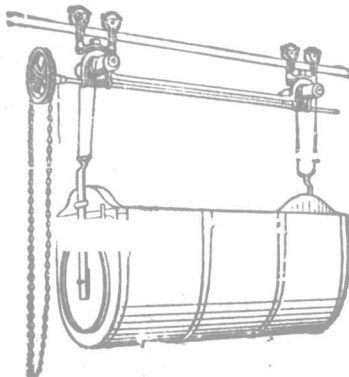

THE LEADERS

LITTER CARRIER, No. 17
(Endless Chain Windlass)

Worm gear requiring no dog or brake, heavy galvanized box four-track wheels, has few wearing parts—cannot get out of order.

ALL LATEST IMPROVEMENTS EMBODIED IN OUR 1913 MACHINES

Write us for prices and full information now.

BEATH'S "ALL STEEL" STANCHION COW-TIES AND STALL-FRAMES

are strong, sanitary, durable and the most up-to-date made. If you are remodelling old stables, or building new barns, do not fail to get prices and full particulars of Beath's Modern Stable Equipment.