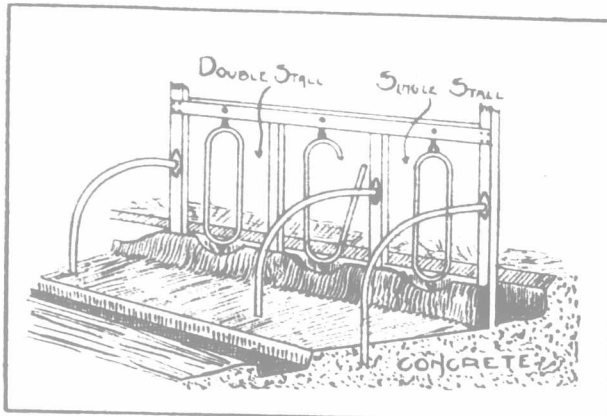

THE LEADERS

LITTER CARRIER, No. 17
(Endless Chain Windlass)

Worm gear requiring no dog or brake, heavy galvanized box four-track wheels, has few wearing parts—cannot get out of order.

ALL LATEST IMPROVEMENTS EMBODIED IN OUR 1913 MACHINES

Write us for prices and full information now.

BEATH'S "ALL STEEL" STANCHION COW-TIES AND STALL-FRAMES

are strong, sanitary, durable and the most up-to-date made. If you are remodelling old stables, or building new barns, do not fail to get prices and full particulars of Beath's Modern Stable Equipment.