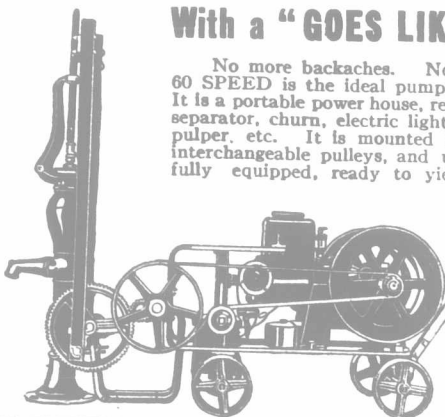

Sold in two sizes—regular, pocket. Protect yourself by using none but Eddy's new "Ses=qui."

Ask
Your
Dealer

PUMPING

With a "GOES LIKE SIXTY" Pumping Outfit

No more backaches. No more waiting for the wind. The Gilson 60 SPEED is the ideal pumping engine. It "GOES LIKE SIXTY." It is a portable power house, ready to operate your wash machine, cream separator, churn, electric light dynamo, wood saw, feed cutter, grinder, pulper, etc. It is mounted on wheels, complete with line shaft, five interchangeable pulleys, and universal pump jack. The only engine, fully equipped, ready to yield 100% service. A powerful, durable engine, built to last a lifetime. The simplest engine on the market. A child can operate it.