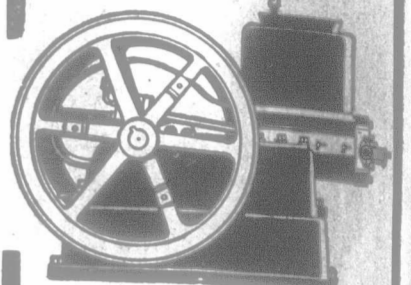

Gilson Engine "Goes Like Sixty"

Anybody can operate the simple "GOES LIKE SIXTY" Engine. Ready for work the moment you get it. Built strong and solid to last a lifetime. Will give long, unflinching satisfaction. Gas, gasoline or kerosene can be used for fuel.

Every engine ABSOLUTELY GUARANTEED. You can try this engine on your own farm before setting for it. You take no chances.

The "GOES LIKE SIXTY" Line has an engine for every purpose. All styles and sizes from 1 to 40 h.p.

Write for catalogue.
Gilson Manufacturing Co., Limited
119 York Street, GUELPH, ONT.