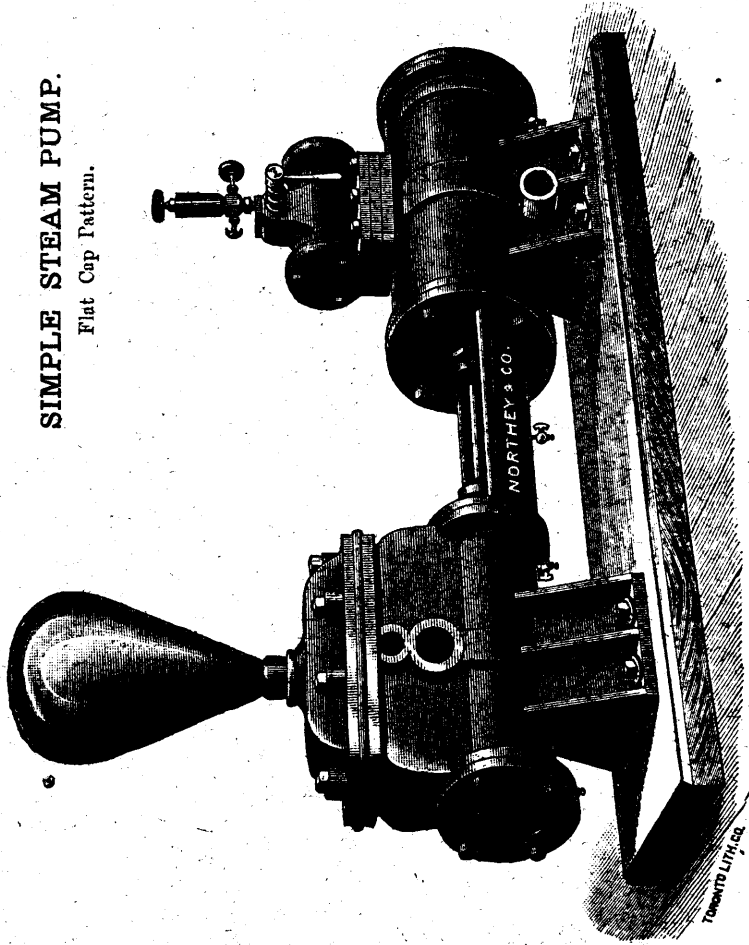

# Northey & Co's Steam Pump Works, TORONTO, ONT.

SIMPLE STEAM PUMP.  
Flat Cap Pattern.

DUPLEX STEAM PUMP.

SPECIAL STEAM PUMP.

Steam Pumps of the best and latest designs for mining purposes, Boiler Feeding, Fire Protection, and General Water Supply, etc.