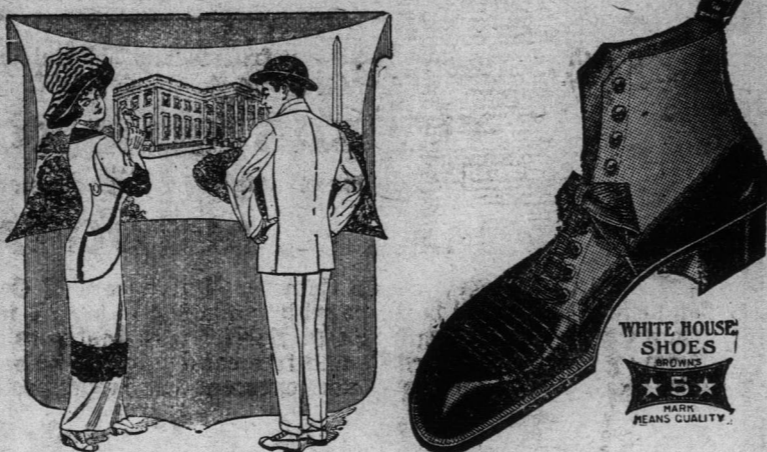

Fine Selection of

Infants' and Childrens' HOSE,

3/4 HOSE and SOCKS.

- Children's Bright Tan Fine Rib Cotton Hose, all sizes, 5 1/2 inch to 8 1/2 inch, from 16c. per pair upwards.
- Children's Fine Rib Lisle Hose, silk finish, in Pale Blue, Pink and Bright Tan; sizes 5 1/2 to 6 1/2 inch, at 37c. pair.
- Full Range Children's Plain and Lace Front White Lisle Hose.
- A small lot of Children's Cardinal Rib Cashmere Hose on hand, which line we are unable to repeat at any price.
- Children's Black Rib Cashmere Hose—all qualities and sizes.

HENRY BLAIR

Advertise in The Evening Telegram

White House Shoes!

For Ladies and Gentlemen. Unequaled for Style, Fit and Wear.

New Ladies' **WHITE HOUSE SHOE** styles just in. The new concave heel. The smart military shoe.

The **WHITE HOUSE SHOE** for Men—We are now showing the latest styles in these Shoes. Double wear in each pair.

BUSTER BROWN BLUE RIBBON SHOES for Boys and Girls.

F. SMALLWOOD,

THE HOME OF GOOD SHOES.

P.S.—We attach Live O'Sullivan Rubber Heels to all White House Shoes for 40 cents.

Armada Tea

is winning
Golden
Opinions
from everyone.

Just Try It and be convinced.

FOR SALE EVERYWHERE.

FERRO

Power Behind the Boat

Here is a complete outfit you can carry with you anywhere. Clamp it on your rowboat, dory, skiff or canoe and travel 1 to 9 miles an hour. On lake, bay or river you have a power boat for commerce or pleasure and your investment is extremely small.

The results you get are due to a finished product. Try it yourself—today!

L. M. TRASK & CO.,
Sole Distributors for Nfld.,
P. O. Box 1271, St. John's.

Ask for Catalog with prices

Cabbage, etc.

To arrive Monday:
CHOICE GREEN CABBAGE.
SILVERPEEL ONIONS.
CALIFORNIA ORANGES.
CHOICE BANANAS.

Also
CABBAGE PLANTS—Early and Late.

BURT & LAWRENCE,

Box 245.

14 New Gower Street.

Tel. 759

Keep Our Own People Employed!

It is very important that our own people should be kept in constant employment during these troublesome times. (Every little helps.)

ARE YOU DOING YOUR SHARE! HOW ABOUT YOUR LAUNDRY WORK?

Just say the word! We'll call around for your bundle and return it **FRESH and CLEAN** right to your door. Don't forget the place: **GLOBE STEAM LAUNDRY CO., Ltd.** Phone 148. Post Box 476. May 13, 15.

"OYSTERO"

Made from whole Fresh Oysters, evaporated and made up same day they are drawn from the sea.

For invalids, unexpected guests, impromptu meals, etc., they are delightful.

15c and 30c per bottle.

JAMES C. BAIRD, may 28, 15 Water Street.

ARE YOUR RECORDS

The Globe-Wernicke Co.
PERCIE JOHNSON,
Agent.

T. A. PIPPY,

Machinist!
AND BRASS WORKER,
Walgrave Street.

Agents for
E. LEONARD & SONS, LTD.
Engines and Boilers.
LLOYD MFG. CO., LTD.
Saw Mill Machinery.
KITSON-EMPIRE LIGHTING CO.
High Power Kero Oil Lamps.
REMINGTON KERO OIL ENGINES.
Stationary and Marine.

We carry in stock:
Shafting, Shaft Couplings,
Bearings, Saw Mandrels,
Pulleys, Iron Pipe and
Pipe Fittings, Valves, etc.
PHONE 252.

Jan 13, 6m. eod

Cadiz SALT!

NOW AFLOAT,
per s.s. Skuld, a cargo of
best

Cadiz SALT,

Selling cheap while discharging.

M. MOREY & CO.
m2Leod,1f Office: Queen St.

MINARD'S LINIMENT LUMBER-
MAN'S FRIEND.

RED CROSS LINE.

INTENDED SAILINGS.

From St. John's.

Stephano - - Thursday - - June 10th.
Florizel - - - Saturday - - June 19th.

From New York.

Florizel, via Charlottetown, June 12th.
Stephano, via Halifax and Charlotte-
town, June 17th.

Excellent Passenger Service. Tickets issued to New York, Halifax and Boston. Fares include Meals and Berths to Halifax and New York, but not from Halifax to Boston.

AGENTS,

HARVEY & Co., Ltd.

"Cross" Garden
Fertilizer, in tins,
50 cents each.