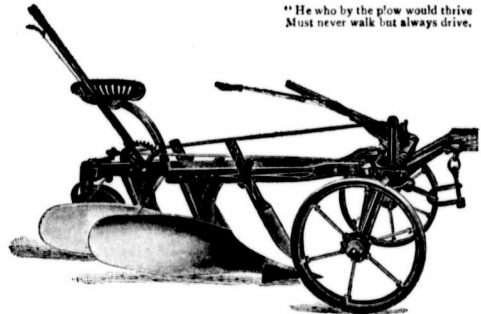

Ontario Riding Plow.

The Perrin Plow Co., Limited Smith's Falls, Ontario