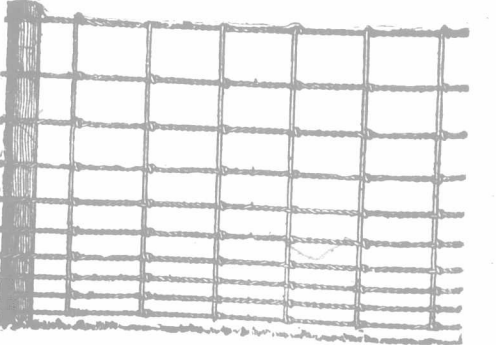

Fencing and Gates

Buy your fencing and gates direct from the manufacturer. The Oshawa Wire Fence Co., Limited, are the largest manufacturers of different styles of fencing and gates in Canada.

Send for Catalogue and Prices.
OSHAWA WIRE FENCE CO., Ltd.,
OSHAWA, ONT.