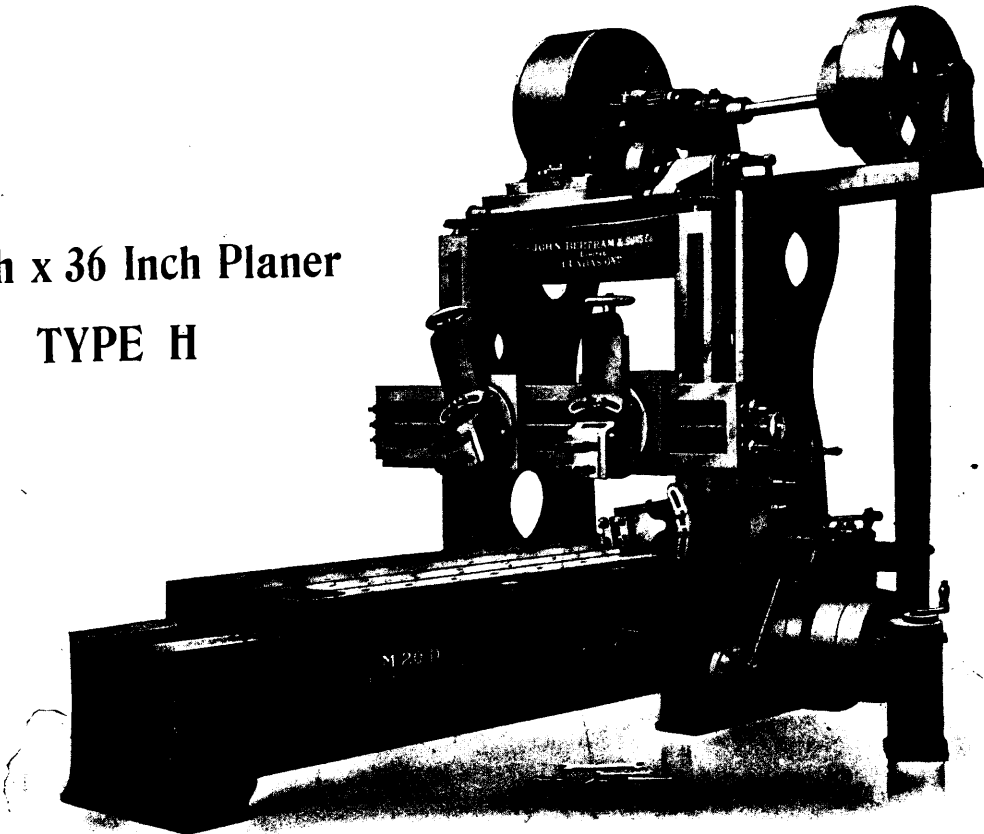

129
TWIN CITY INDUSTRIAL NUMBER

The

LABOR GAZETTE
CANADIAN MANUFACTURER

AND INDUSTRIAL WORLD

DEVOTED TO THE MANUFACTURING INTERESTS OF CANADA.

VOL. 55.

TORONTO, SEPTEMBER 20, 1907.

No. 6.

PLANERS

From 24 to 120 Inches Square—Any Length of Table

36 Inch x 36 Inch Planer
TYPE H

If you are looking for a Planer of proved efficiency—one that stands up under the heaviest work and operates with absolute accuracy for years—if you are looking for that kind of planer it will pay you to investigate the records of the BERTRAM 36 Inch x 36 Inch PLANER Type H.