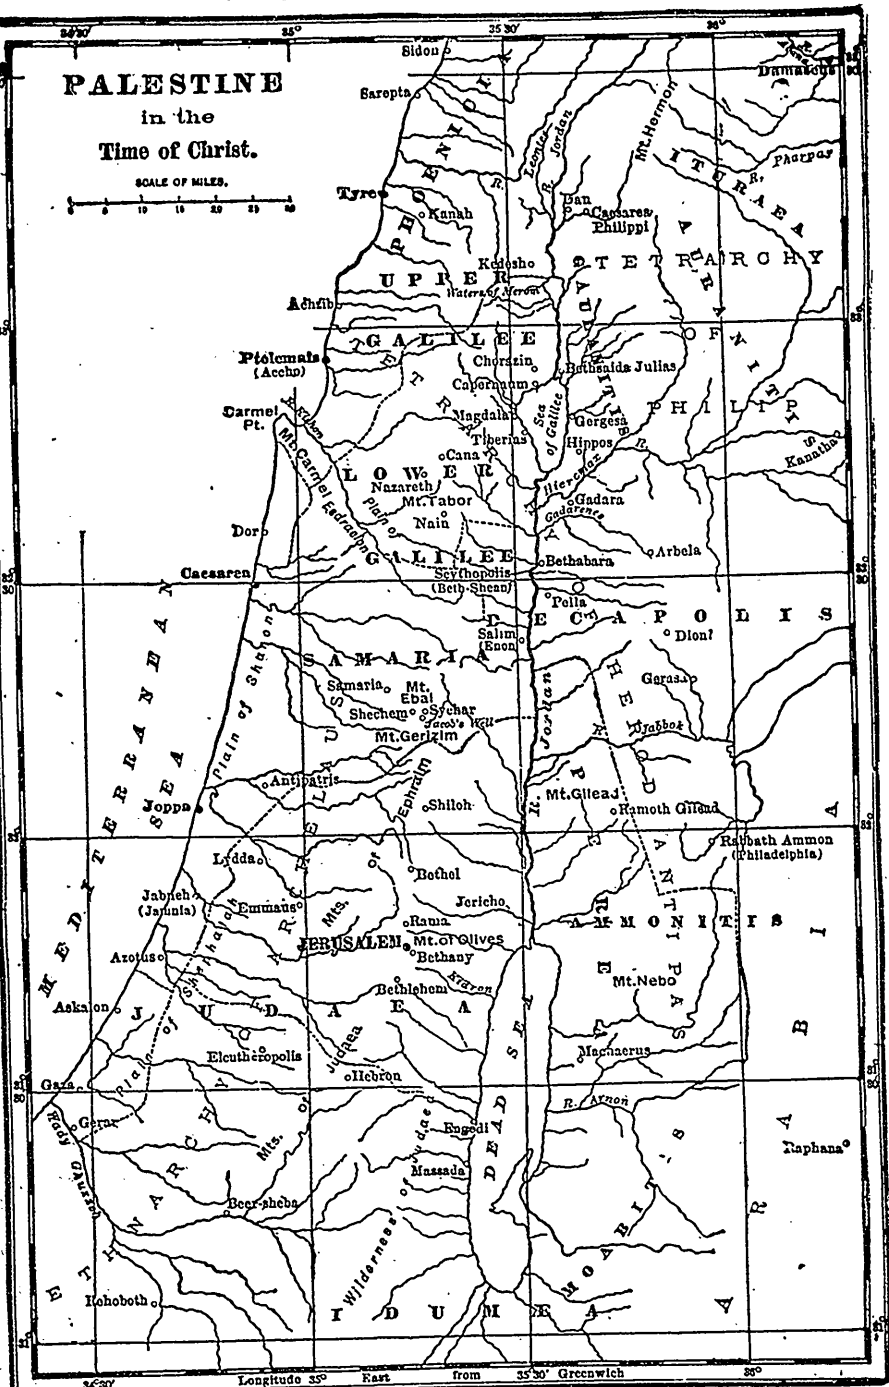

PALESTINE

in the
Time of Christ.

SCALE OF MILES.

36° 00' Longitude 35° East from 34° 30' Greenwich 34°