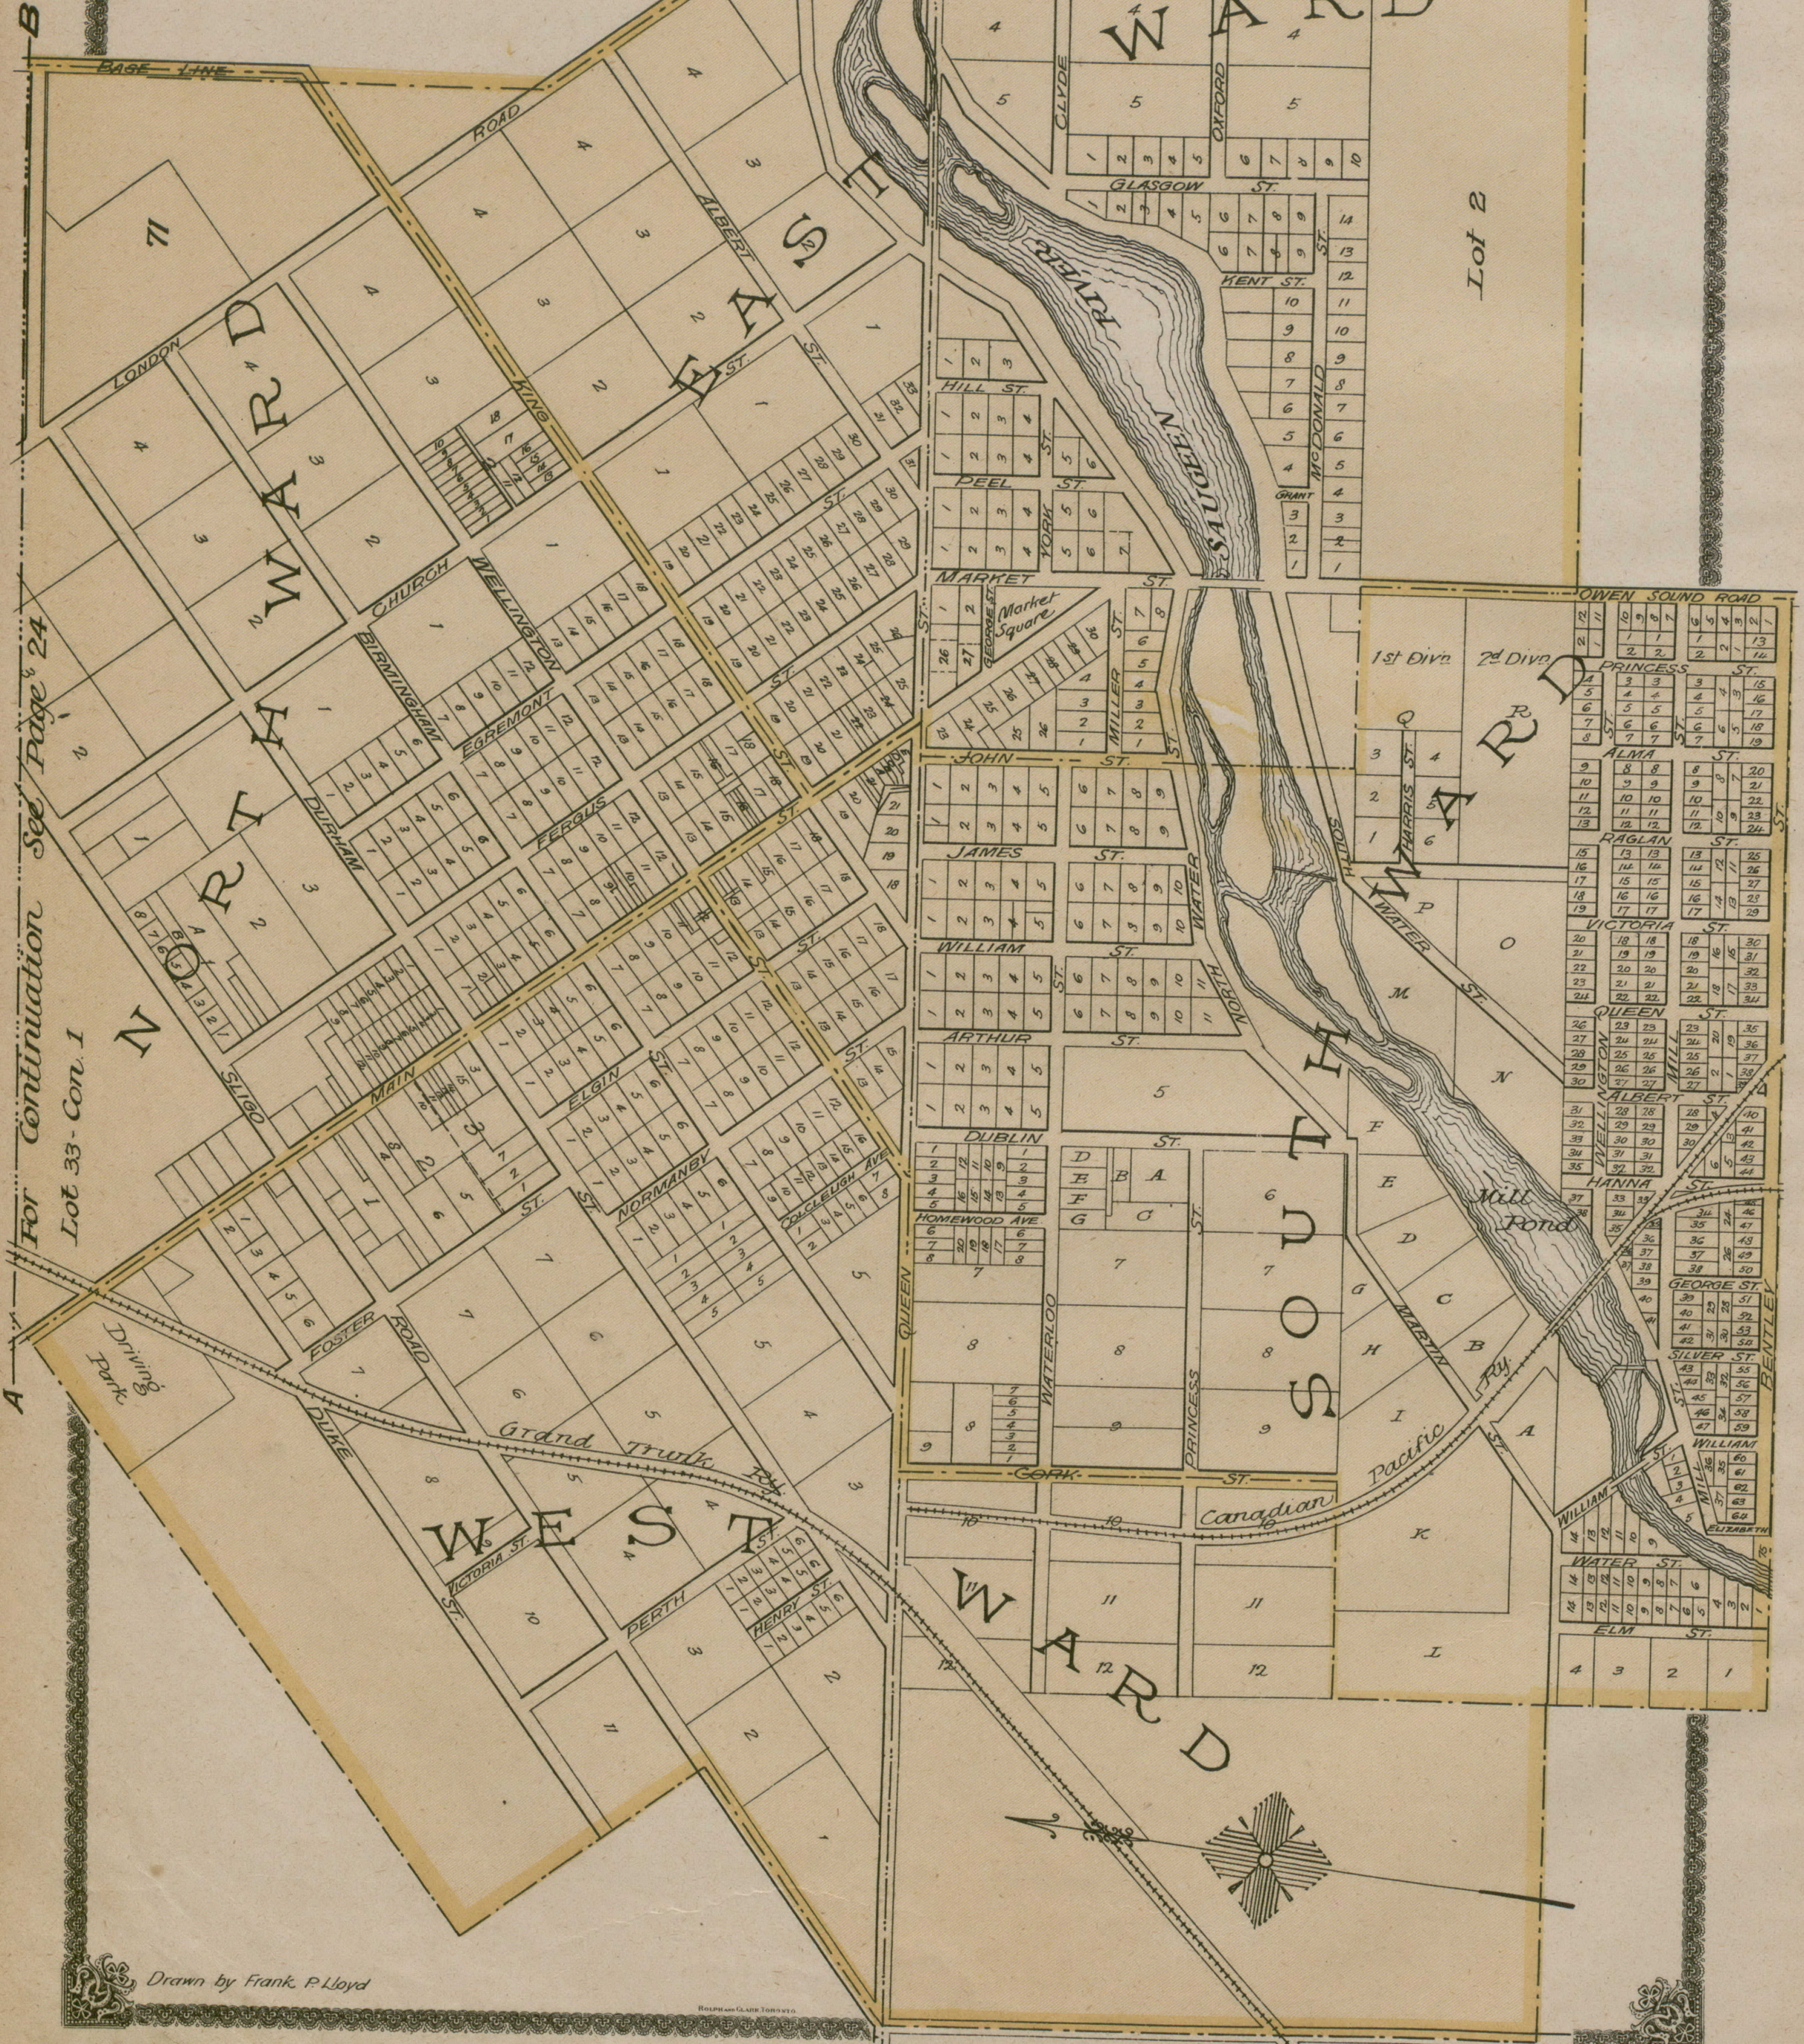

Map of the TOWN OF MOUNT FOREST

Scale - 1 Inch = 10 chains or 660'

For Continuation See Page 24
Lot 33 - Con. 1