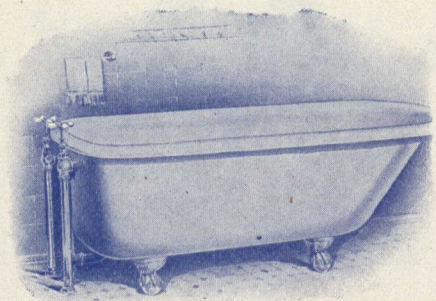

Enamelware Headquarters

BATHS

SINKS

LAVATORIES

RANGE CLOSETS

RANGE

URINALS

A Full Line always on hand.
Quotations cheerfully furnished.

SOMERVILLE LIMITED

59 Richmond Street East, TORONTO, ONT.

A MAN IS ALWAYS
WELL DRESSED WHEN
HE WEARS A

Broderick
\$ 22.50
BLUE SERGE SUIT

WRITE FOR SAMPLES AND
SELF MEASUREMENT CHART—DER D
FRANK BRODERICK & CO.
115 WEST KING ST. TORONTO