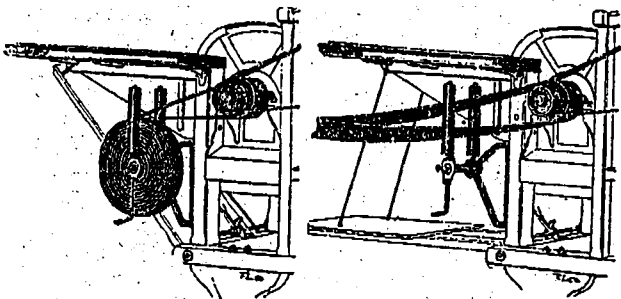

HIGH-CLASS
GARDEN CULTIVATORS
MADE OF
STEEL & MALLEABLE IRON.
EVERY DESIRABLE ADJUSTMENT.

ALL THE
LATEST
ATTACHMENTS.

LOOK AT THIS.

Used on all Verity Plows.

THRESHERMAN'S GOODS.

OUR BELT GUIDE AND REEL.

HIGH-CLASS THRESHING OUTFITS

WE MAKE NONE BUT THE BEST.

Engines

—AND—

Separators

OUR BEVEL JACK.

SWEEP Horse Powers.

2 TO 4 HORSE. 8 HORSE.
4 TO 6 HORSE. 10 & 12 HORSE.

4 to 6
Horse Powers.