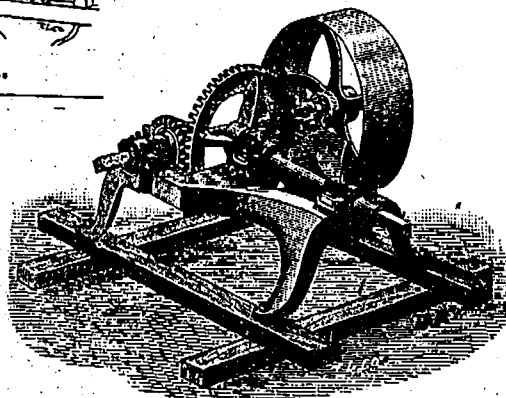

OUR BEVEL JACK.

SWEEP Horse Powers.

2 TO 4 HORSE. 8 HORSE.
4 TO 6 HORSE. 10 & 12 HORSE.

4 to 6
Horse Powers.