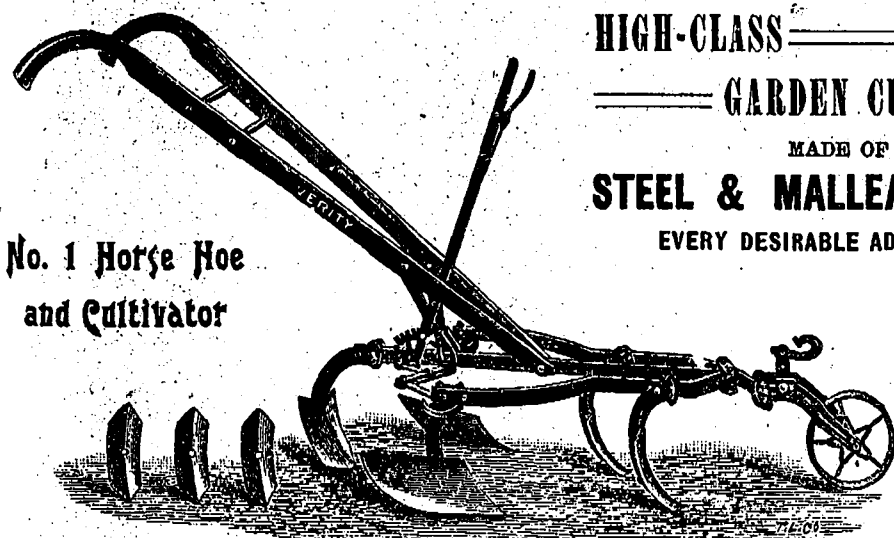

VERITY PLOW CO., LTD., BRANTFORD, CAN.

MASSEY-HARRIS CO., Ltd., Sole Selling Agents.

Holding Plows. Riding Plows. Garden Cultivators.

AMERICAN SOFT-CENTRE STEEL MOULDBOARDS.

No. 1 Horse Hoe and Cultivator

HIGH-CLASS
GARDEN CULTIVATORS
MADE OF
STEEL & MALLEABLE IRON.
EVERY DESIRABLE ADJUSTMENT.

ALL THE
LATEST
ATTACHMENTS.

LOOK AT THIS.

Used on all Verity Plows.

THRESHERMAN'S GOODS.

OUR BELT GUIDE AND REEL.

HIGH-CLASS THRESHING OUTFITS