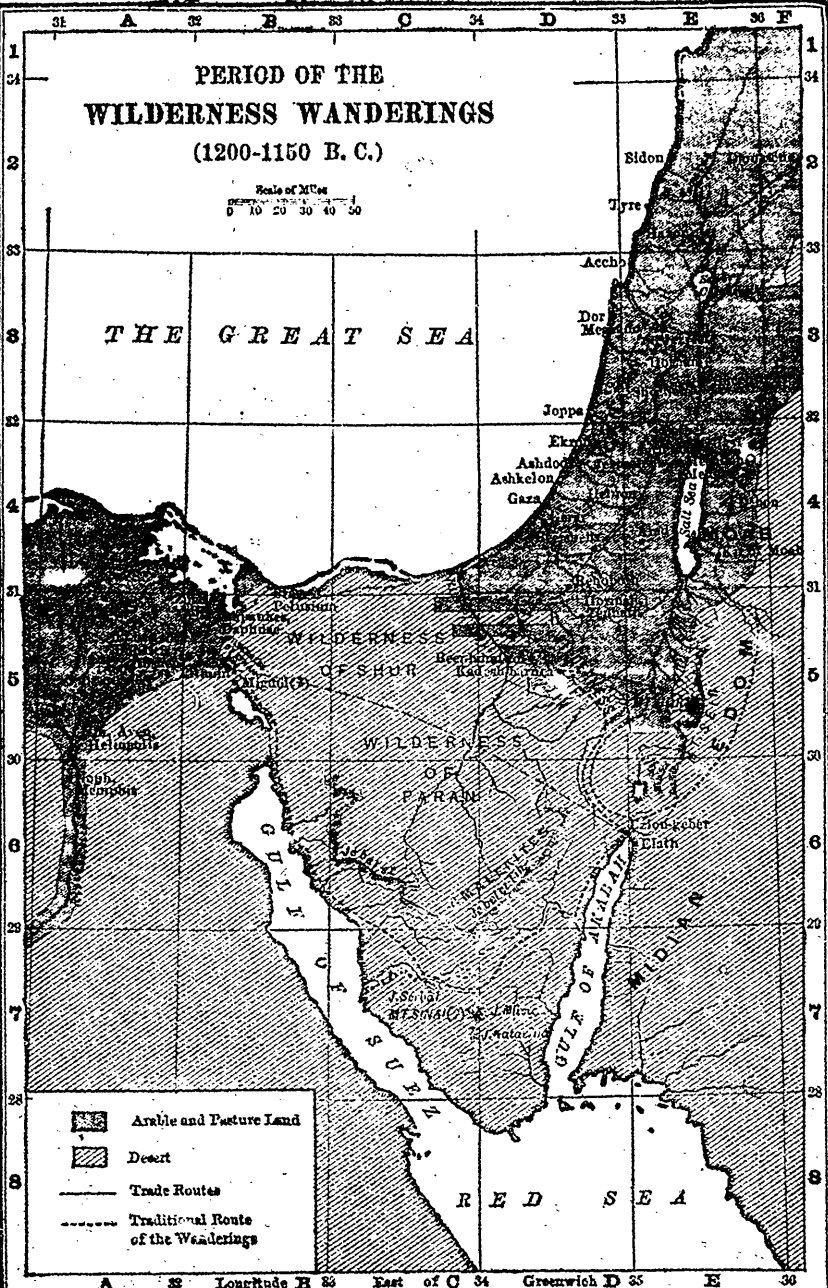

# PERIOD OF THE WILDERNESS WANDERINGS (1200-1150 B. C.)

Scale of Miles  
0 10 20 30 40 50

THE GREAT SEA

A 32 Longitude B 33 East of C 34 Greenwich D 35 E 36

COPYRIGHT, 1896 BY CHARLES FOSTER HENT