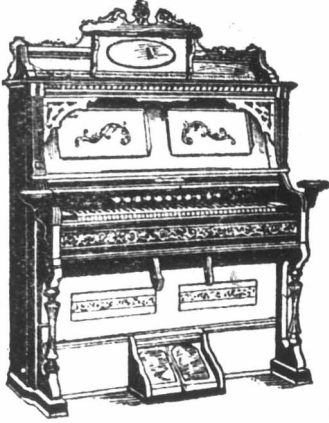

GOURLAY, WINTER & LEEMING
188 YONGE ST., TORONTO

Big Price Reductions in Used Organs

Our piano trade this spring has been very brisk. Among the many instruments that we have taken in part payment are a number of **exceptionally fine organs**, some of them when new having cost nearly as much as the pianos for which they were exchanged. With a large number of pianos coming in from rental customers we are crowded for space, hence the unusual reduction in price.

Every used organ we sell, no matter how slight the use it has had, is thoroughly examined and reconstructed before shipment, so that we guarantee them with every confidence. In fact we would prefer you to return the instrument (we pay the return freight) rather than have you any less than enthusiastically satisfied.

TERMS OF SALE.

Organs under $50, $5 cash and $3 per month without interest. Organs over $50, $10 cash and $4 per month without interest.

If monthly payments are not convenient, please state what method you prefer—quarterly, half-yearly or at certain fixed dates. We wish to know what terms will suit you.

A discount of 10 per cent. off these prices for cash. A stool accompanies each organ. Every instrument safely packed without extra charge. We guarantee every instrument and agree to pay return freight if not satisfactory.