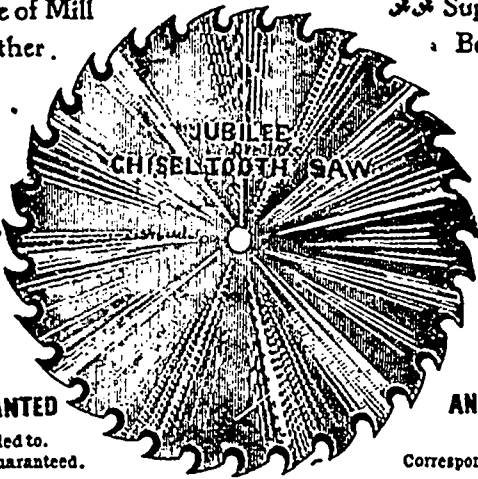

THE JAMES ROBERTSON CO., Limited.

Manufacturers of

Saws of All Description

A Full Line of Mill
Rubber and Leather,
Metal, &c., always

Supplies, including
Belting, Babbit
carried in stock.

Head Office:
144 William St.
MONTREAL

Factories at
MONTREAL,
TORONTO,
and
ST. JOHN, N.B.

ALL OUR SAWS
FULLY WARRANTED
Orders promptly attended to.
Satisfaction Guaranteed.

CIRCULAR, GANG
AND MILL SAWS
A SPECIALTY
Correspondence Solicited.

Rice Lewis & Son