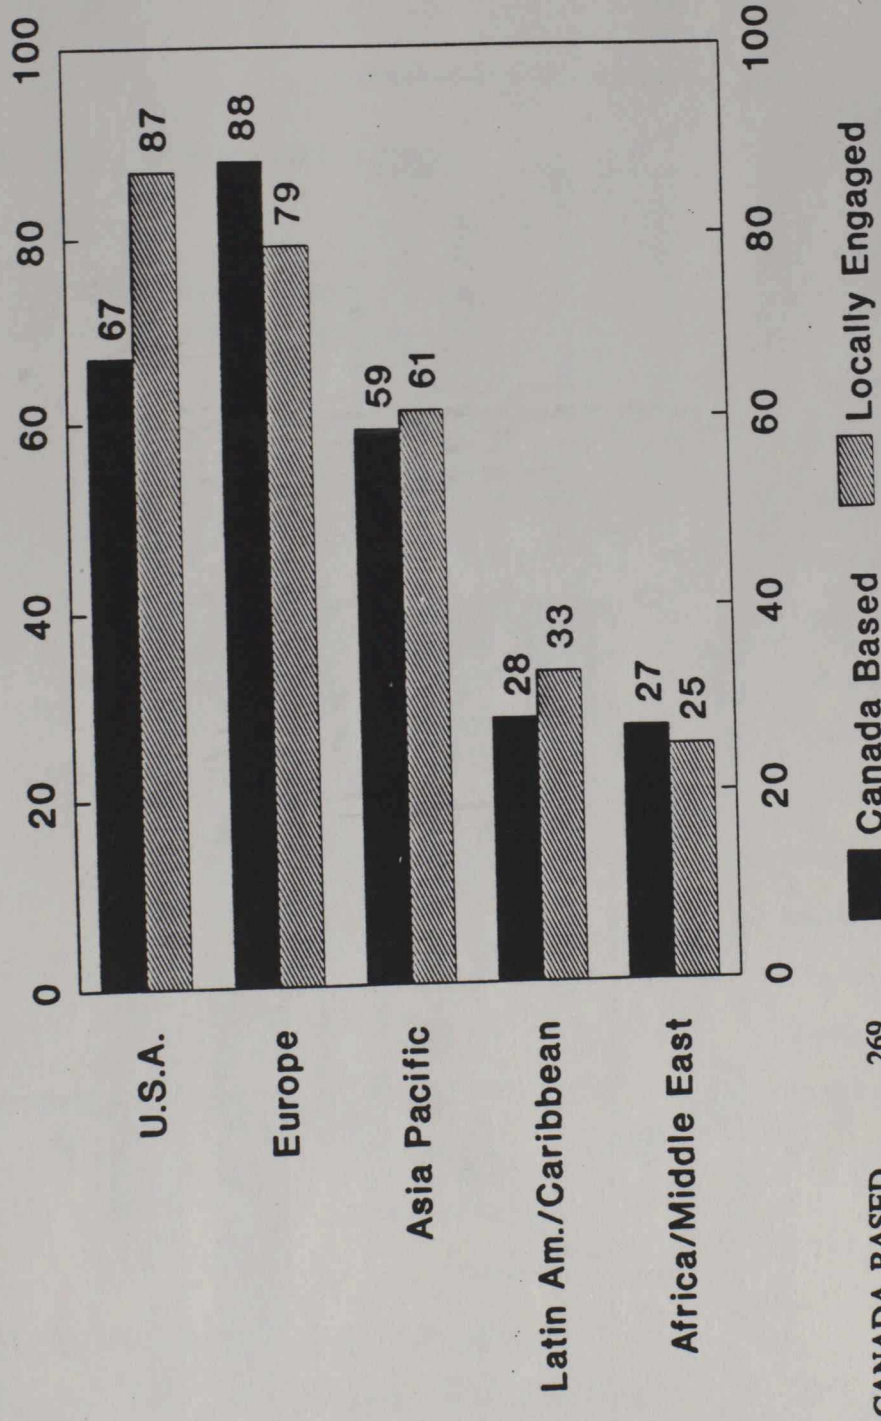

# Trade Commissioner Service 1989-1990

CANADA BASED	269
LOCALLY ENGAGED	285
<b>TOTAL</b>	<b>554</b>