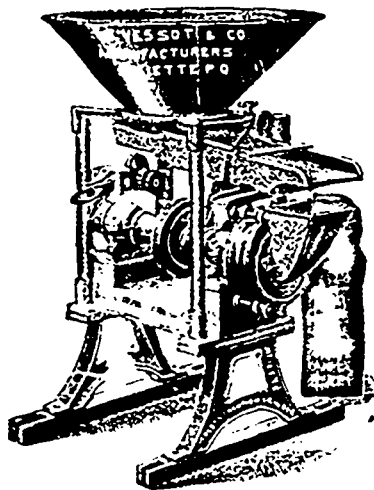

we make the **Best Grinder**

ON EARTH.

Don't take our word but read what people say:

"Please find enclosed settlement in full for 12-inch Champion Model 99 (Sectional Plate Grinder). I am perfectly satisfied with it and consider it worth its cost twice over more than any solid plate mill which I have used for five years. I have ground one thousand bags before sharpening the plates and five hundred since and they are going well yet. I will let you know their limit when worn out." Signed, J. S. ZEHR.
Wellsley, Dec. 7, 1899.

Ask for Catalogue and Price.

S. VESSOT & CO.,
Joliettc, P.Q.

Sole Manufacturers.