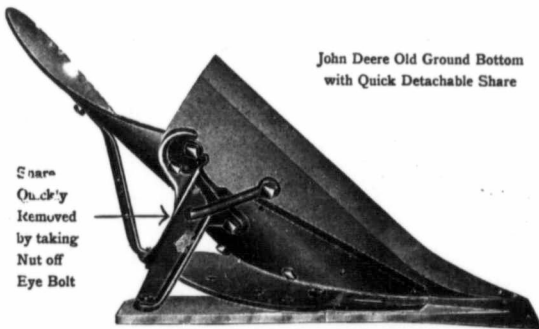

Share
Quickly
Removed
by taking
Nut off
Eye Bolt

John Deere Old Ground Bottom
with Quick Detachable Share