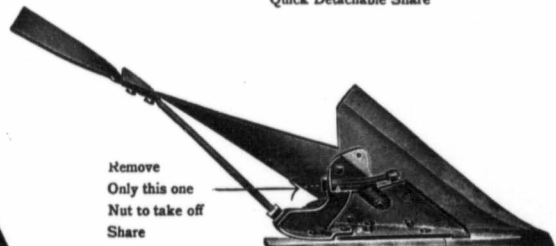

## QUICK DETACHABLE SHARES ARE A GREAT ADVANTAGE

It takes a lot of valuable time to change shares on an ordinary engine plow.

**John Deere Engine Plows** are equipped with **quick detachable shares** which can be changed in one-fifth the time usually required for other makes.

Each share is removed by taking off one nut, which is easy to get at, instead of four nuts inconveniently located.

Illustrations below give you a good idea of this feature.

Another thing, the one eye bolt holds the share more securely than when bolted to frog in the old way.

Share  
Quickly  
Removed  
by taking  
Nut off  
Eye Bolt

John Deere Old Ground Bottom  
with Quick Detachable Share

Remove  
Only this one  
Nut to take off  
Share

John Deere Bearer Bottom equipped with  
Quick Detachable Share