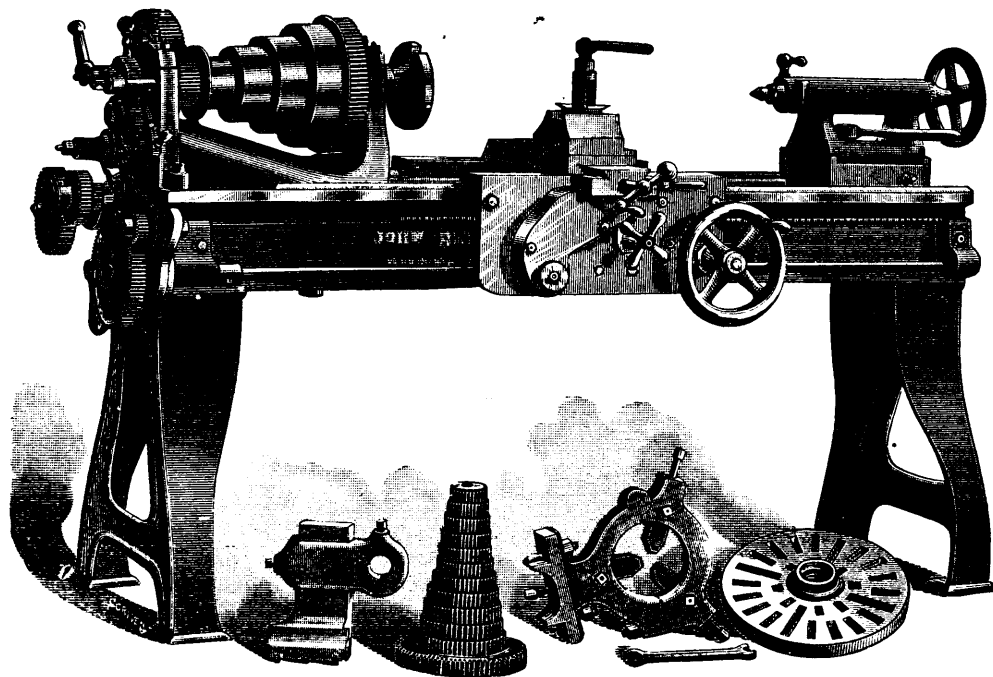

Canada Tool Works,

JOHN BERTRAM & SONS

DUNDAS, ONT.

16-in. LATHE.

Manufacturers
of
Machinists' Tools
and
**Woodworking
Machinery.**

LATHES,
PLANERS,
DRILLS,
MILLING
MACHINES,
PUNCHES,
SHEARS
BOLT
CUTTERS
SLOTING
MACHINES,
MATCHERS
MOULDERS,
TENONERS
BAND SAWS,
MORTICERS,
SAW BENCHES