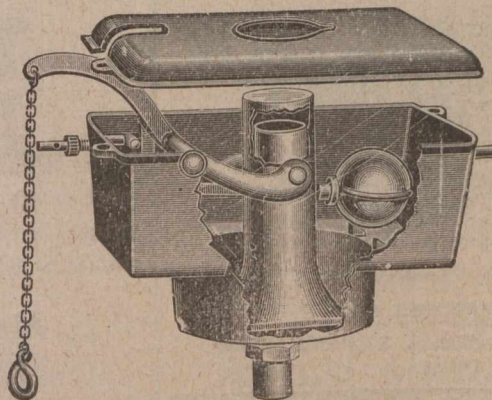

Telegraphic Address:
Alabaster, Birmingham.

Alabaster & Wilson
LEGGE LANE,
Birmingham,
ENGLAND.

WEDDING RING DEPARTMENT.

BEST FINISH WEDDING RINGS, 22-CT., 18-CT., 9-CT.

These Drawings are
to Scale,

and show a 3½ dwt. 9-ct., 4½ dwt. 18-ct., and 5 dwt. 22-ct. WEDDING RING of each shape, and section of same.

Order Shapes under Name given. Names in Rings indicate Shapes. All Made to Order.

Dart Spring & Safe Company

Manufacturers of

BENT STEEL, FIRE AND BURGLAR

PROOF SAFES.

West Bromwich, - ENGLAND

Special Prices to Canadians under the New Tariff, 33 1-3 per cent. in favour of Great Britain.

... TRY ...

John Wheeler & Son,

For Water Closet Cisterns and Pumps, etc.

**LANGLEY, Near
Birmingham, Eng,**

Special Prices to Canadians under New Tariff, 33 1-3 per cent. in favour of Great Britain.

DOCKS!