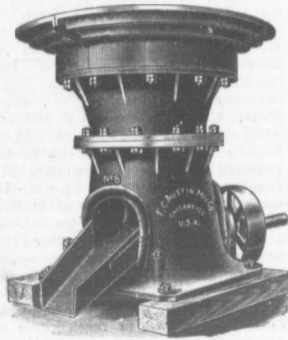

AUSTIN CRUSHERS

THE PRODUCT OF

AUSTIN GYRATORY CRUSHER

1. Years of experience in the manufacture of stone and ore crushers—both Gyrary and Jaw Type.
2. The application of modern methods and principles of construction, resulting in an up-to-date machine.

Mechanically correct in every detail.

Capable of crushing stone as fast as it can be fed.

Capable of crushing exceptionally hard material without difficulty, as many users testify.

**STONE CRUSHING PLANTS
COMPLETE WITH ELEVATORS,
SCREENS, ETC. . . .**