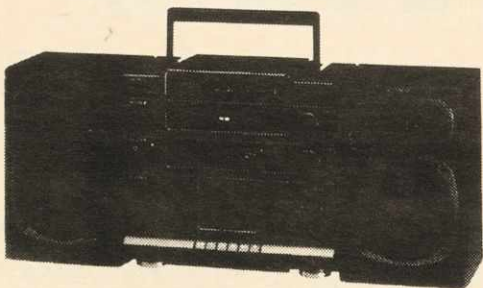

TUNE IN TURN ON TO SONY

MHC-3600 Bookshelf Component System

30 watts per Channel bass • 20 Watts MID range and tweeter • 7 Band EQ • Remote • AM/FM Digital tuner • Double reverse tape deck • Compact Disc player • 3 way speaker system

MHC-1600 Economical System

20 Watts per Channel • CD • Tape • Digital tuner • Remote control system

MHC-2600 Compact System

30 watts per Channel • CD • Aux • Tape • Digital tuner • Remote control system

CFD-454 3-Piece CD/AM/FM Cassette Recorder

Built in CD • Detachable speakers • 5-band EQ • Stereo deck

CFS-710 Dual Cassette System

3-Piece • AM/FM Stereo cassette recorder • Dual stereo deck • Mega Bass • 5 band EQ • CD line in

CFS-420 Cassette Recorder