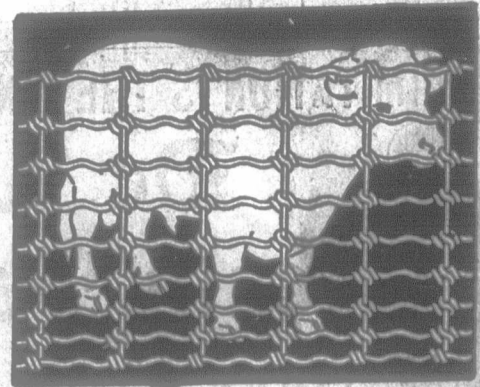

Special to introduce **LONDON WOVEN FENCING** (In the roll) For a short time only

Forty-rod roll high-grade, all No. 9, heavy fence; freight paid, $19.00, to any Western Ontario point.

Style 9/51, nine strands, 51 inches high, stays 16 1/2 inches apart. Made from highest grade wire. A solid strong fence. No. 9 wire throughout. Guaranteed first-class. Ready to stretch. Write quick. Only one roll to one man at above price.

If you cannot obtain London Fence from your merchant, write us.

LONDON FENCE MACHINE COMPANY, LTD., London, Ontario.

Noroton Beauty.

The Best All-Round Potato

NEW NOROTON BEAUTY.—It is a lineal descendant of the famous Peach-Blow, being a seedling from a seedling of that variety. We may summarize its merits as follows: It is the earliest potato ever grown. It is by far the most productive extra early, yielding as heavily as any of the medium early sorts. It is handsomer in appearance and more uniform in size and shape than any other variety. Its table quality is superb, and it keeps longer than any other sort, early or late. It is the best all round potato in existence. We have grown this variety for two seasons, and highly recommend it. Price: 1 lb., 20c.; 5 lbs., $1.00; postpaid to Canadian points; peck, 75c.; 1/2 bush., $1.90; bush., $2.10; bag, $3.00, here. Shipment as soon as safe in spring. Order early.

NOW READY, our handsomely-illustrated 96-page catalogue of Seeds, Plants, Bulbs, Poultry Supplies, Garden Implements, etc., free.

Send for it to

JOHN A. BRUCE & CO.
Hamilton, Ontario.

Established 1850.

No. 9 Hard Steel Wire