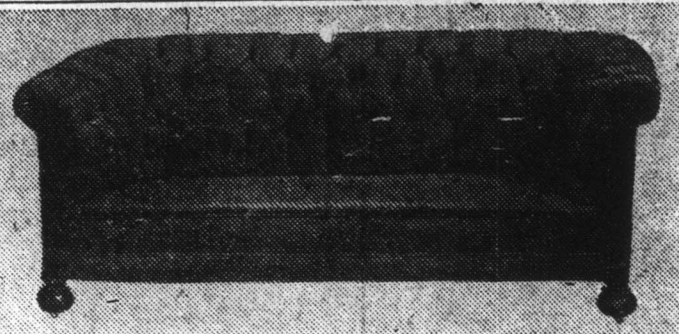

Guaranteed Products!

Buy Upholstered Furniture that stays upholstered. Don't experiment with Chesterfields and Chairs that have nothing to recommend them but attractive prices. We make all our own frames from the best selected hardwoods and insure a solid foundation to build upon. The springs are manufactured of the best oil tempered Premier Spring Wire. Nothing but the best quality of stuffing materials are used and all work is carefully inspected before it leaves our factory.

POPE'S
Furniture and Mattress Factory
EST. 1860. PHONE 659
GEORGE & WALDEGRAVE STS.
June 16, 1911