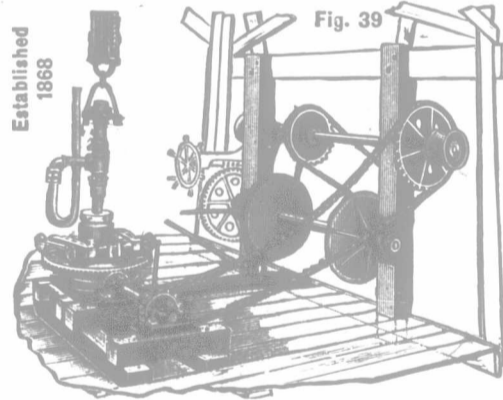

LIGHTNING WELL MACHINERY,

Rotary, Coring or Rock Drilling,

Any Diameter, Any Depth, for Water, Oil, Coal or Mineral Prospecting,

Descriptive Catalog on request. The American Well Works, Aurora, Illinois, U. S. A.

CHICAGO, ILL. DALLAS, TEX.

Last Mountain Valley, Saskatchewan

Hundreds of cars settlers effects now being unloaded at Strassburg the centre of this famous district

The lands in this district have been endorsed over their own signatures by such authorities as Prof. Thos. Shaw, Editor of Orange Judd Farmer; Prof. Macoun, F.L.S., Dominion Field Naturalist and Botanist, and highest authority on land in Canada; the Editor of the chief American Agricultural Journal, and testimonials signed by 250 new residents of the district. What better proof do you want? Send for their opinions and free map and booklets of the district, beautifully illustrated by photographs taken on the spot.

WM. PEARSON CO., LTD.

308 Northern Branch Building, Winnipeg, Canada.