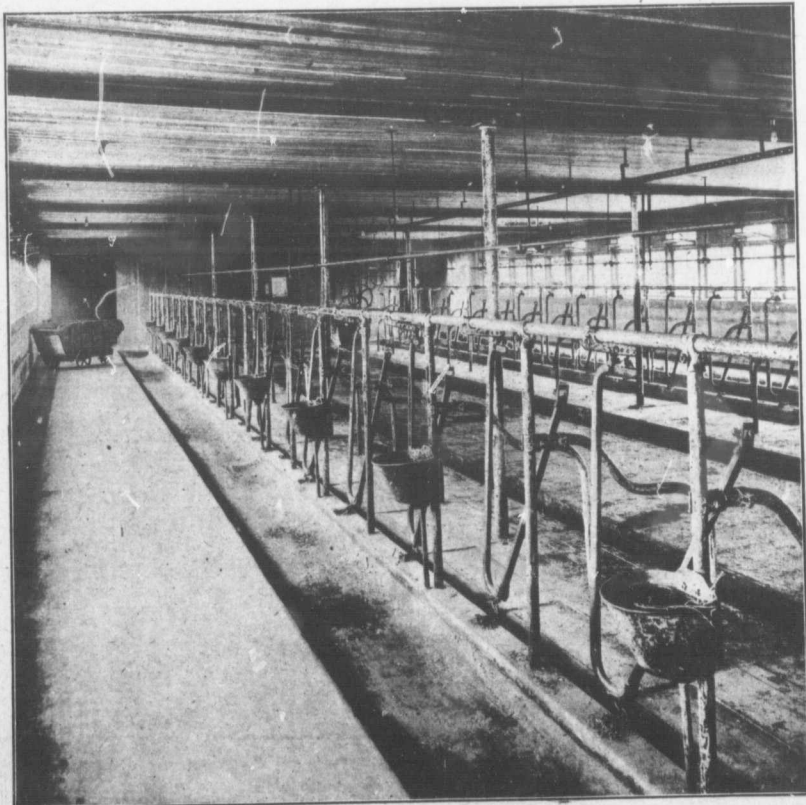

FARM AND DAIRY & RURAL HOME

DEVOTED TO
BETTER FARMING
AND CANADIAN
COUNTRY LIFE

Toronto, Ont., July 26, 1917

Room of Conservation
Jan 13

DAIRY STABLING AT ITS BEST IN THE BARN OF SHANNON BROS., CLOVERDALE, B.C.