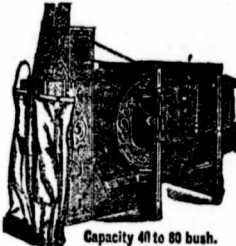

MAKE MORE MONEY

Bigger Crops of Better Grain. Clean, Large Seed Increases the Yield 20%.

CHATHAM FANNING MILL

Capacity 40 to 80 bush. per hour.

Cleans Wheat, Rye, Timothy, Clover, Millet, Oats, Barley, Flax, Peas, Beans, Corn and all seeds.

Lower Shoe keeps screens clean—no other mill has this.

End shake and adjustable side shake (three widths).

Sixteen screens and riddles, grading anything from fine seed to coarse grain. Screens janned—can't rust.

Saves screenings for feed. Works easily and smoothly, combines simplicity with durability.

GUARANTEE—Every mill guaranteed for five years. Lasts a lifetime.

WRITE FOR PARTICULARS and Free Book, "How to Make Dollars out of Wind."