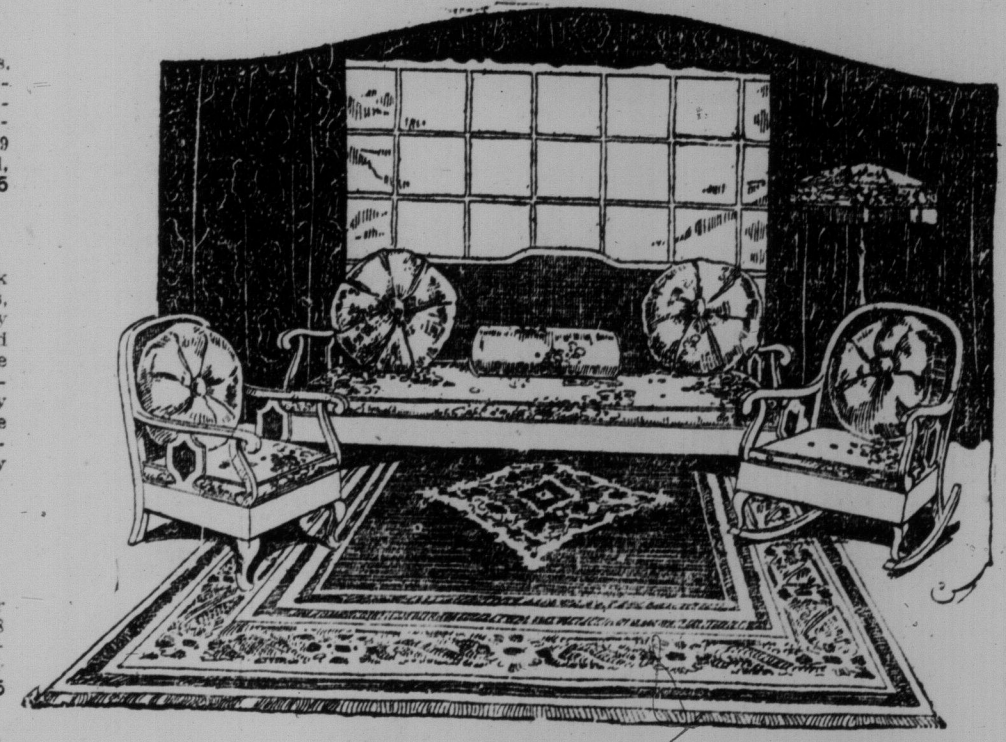

Scotch Tapestry Rugs.

Cocoa Mats Reduced.

$1.50 Diamond Rubber Mats $1.25.

The **SIMPSON** Company Limited