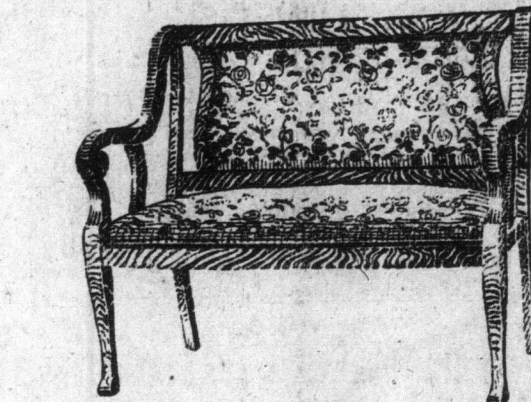

Dresser—Made in selected elm, golden finish, three long, deep drawers with brass handles, large British bevel mirror at back. Regularly $8.50. August Sale price 6.45

Chiffonier—In quarter-cut oak finish, golden color, has five deep drawers, fitted with brass handles. Regularly $7.00. August Sale price ... 5.95

Chiffonier—In quarter-cut oak finish, golden color, five long drawers with brass fittings, large case, British bevel mirror at back. Regularly $8.90. August Sale price 7.65

Dresser—In white enamel finish, has two long and two short drawers, fitted with strong locks and brass handles, large shaped British bevel mirror. Regularly $20.50. August Sale price 16.45

Chiffonier—To match above Dresser, in white enamel, four long and two small drawers, British bevel mirror. Regularly $19.75. August Sale price 15.70

Chiffonier—To match above Dresser, has five deep drawers, shaped top and British bevel mirror. Regularly $21.00. August Sale price 15.65

Dresser—In rich mahogany finish, "Colonial" design, has two deep and two short drawers, square bevelled mirror. Regularly $23.00. August Sale price 18.10

Chiffonier—To match above Dresser, in mahogany finish, has four long and two small drawers, British bevel mirror. Regularly $20.00. August Sale price 15.75

Princess Dresser—To match above two pieces, one long, deep drawer and two small drawers, long British bevel mirror at back. Regularly $23.00. August Sale price 18.10

Buffet, made of solid oak, in fumed or golden finish, has cutlery drawer, long deep linen drawers, three cupboard, British bevel mirror, and two display shelves at back. Regularly $21.50. August Sale price 17.75

Buffet, made in selected quarter-cut oak, in fumed or golden finish, has two top drawers, one lined for cutlery, large double door cupboard, long linen drawer, British bevel mirror. Regularly $26.50. August Sale price 21.50

Buffet, made in selected quarter-cut oak, in fumed or golden finish, fitted with two top drawers, one lined for cutlery, long linen drawer, double door cupboard, British bevel mirror, and display shelf. Regularly $28.00. August Sale price 23.00

Buffet, "Colonial" design, in selected quarter-cut oak, in fumed or golden finish, three top drawers, double door cupboard, long bevel mirror. Regularly $35.50. August Sale price 29.75

Buffet, "Colonial" design, in quarter-cut oak, in fumed or golden finish, strong fillers, in two and polette finishes. Supplied in standard sizes. Guaranteed acidproof lacquer. Regularly $18.90. August Sale price 14.90

Brass Bedstead—The posts are two inches in diameter, with heavy top rail and 1-inch fillers, guaranteed acidproof lacquer, neatly designed caps, in 4 ft. 6 in. size only, bright or satin finish. Regularly $18.00. August Sale price 15.50