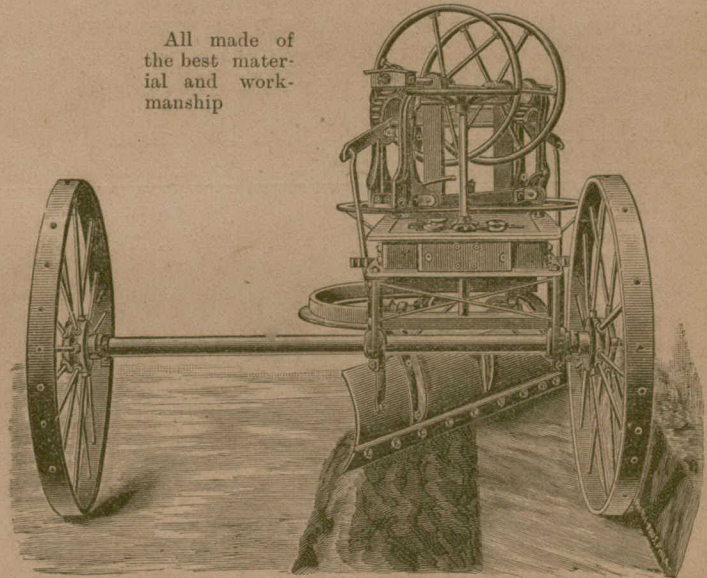

The Municipal World

PUBLISHED MONTHLY IN THE INTERESTS OF

THE MUNICIPAL INSTITUTIONS OF ONTARIO

Vol. 5. No. 8.

ST. THOMAS, ONTARIO, AUGUST, 1895.

Whole No. 56

COPP'S ROADMAKING MACHINES

SOLID STEEL PRESSED BOWL WHEEL SCRAPER
(In carrying position—Rear view)

OUR NEW STEEL CHAMPION
REVERSIBLE ROAD MACHINE

Carrying dirt from side of road to the centre of roadbed.

All made of
the best mater-
ial and work-
manship

CHAMPION STEEL ROCK CRUSHER

*Do You
Want
Good Roads?*