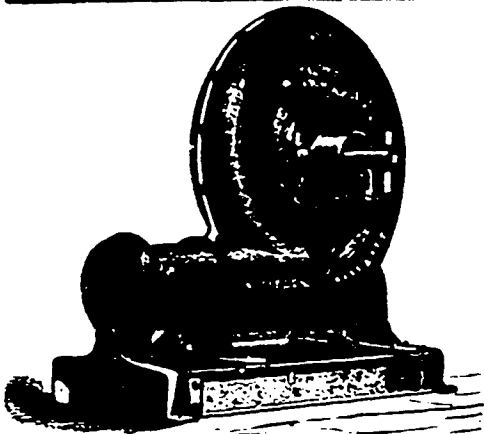

Blower on Adjustable Bed.